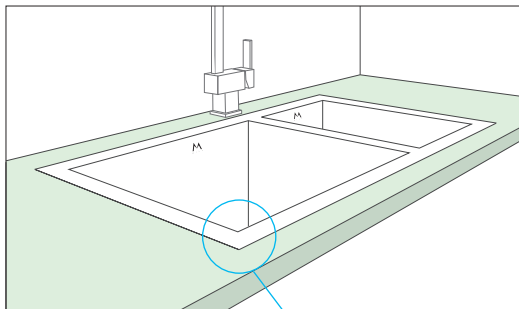

Mila International's dual-mounting sink, allows our sinks to be installed as top - mount or under-mount. Our bevel basin design make clean up a snap. The combination of installation flexibility make the ORION line the most versatile sinks on the market.

TOP-MOUNT INSTALLATION

UNDER-MOUNT INSTALLATION

UNDER-MOUNT INSTALLATION