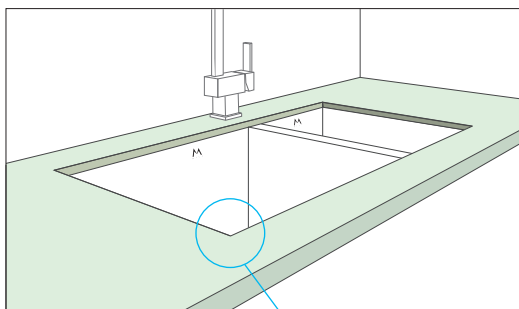

Mila International's dual-mounting sink, allows our sinks to be installed as top - mount or under-mount. Our bevel basin design make clean up a snap. The combination of installation flexibility make the ORION line the most versatile sinks on the market.

TOP-MOUNT INSTALLATION

UNDER-MOUNT INSTALLATION

UNDER-MOUNT INSTALLATION