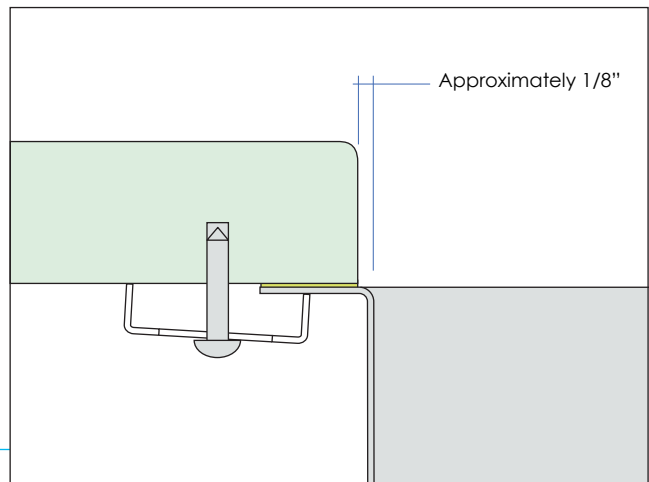

Mila International's dual-mounting sink, allows our sinks to be installed as top - mount or under-mount. Our bevel basin design make clean up a snap. The combination of installation flexibility make the ORION line the most versatile sinks on the market.

TOP-MOUNT INSTALLATION

UNDER-MOUNT INSTALLATION

UNDER-MOUNT INSTALLATION