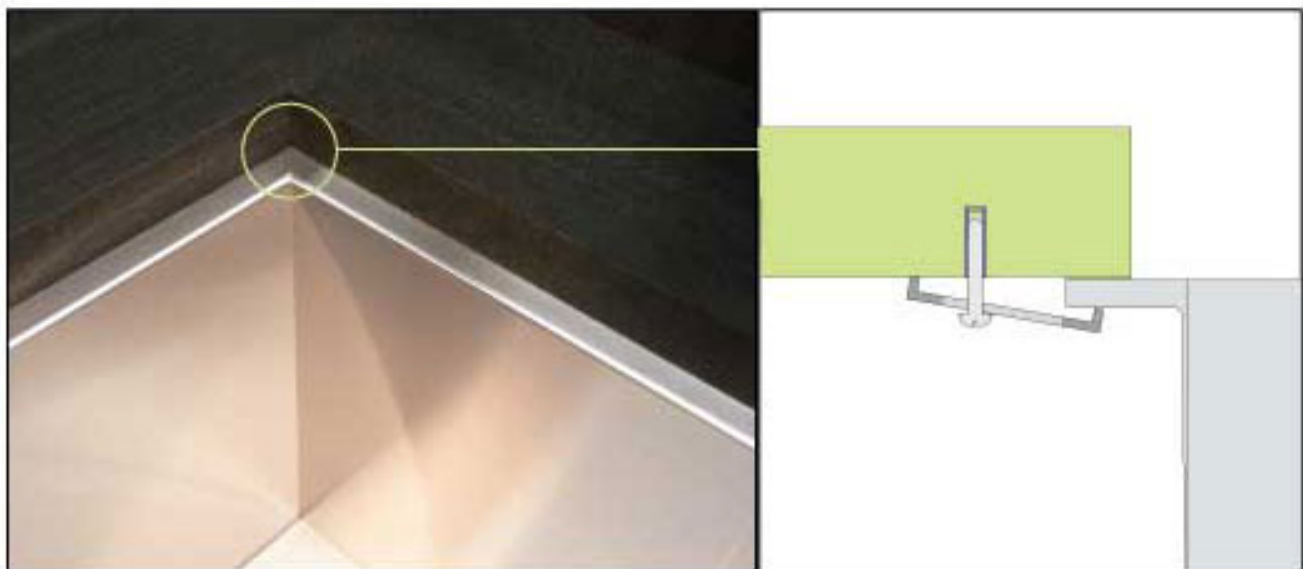

Mila International's Tri-Mount line of Sinks allows the user to either flush-mount, top-mount or under-mount their sink. The flush-mount sink has a 1 - 1/2" wide and 1/4" thick rim surrounding the bowl giving rigidity to the bowl and heightening the aesthetics.

FLUSH-MOUNT INSTALLATION

UNDER-MOUNT INSTALLATION

TOP-MOUNT INSTALLATION