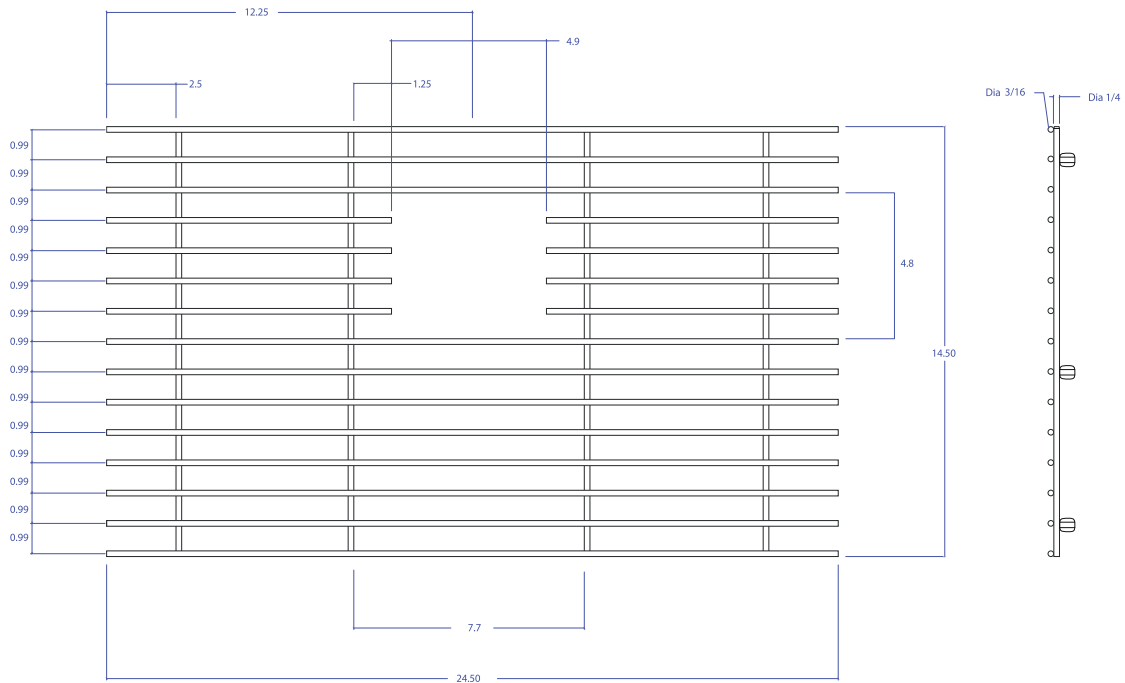

*All measurements are in inches.

PROJECT INFORMATION			
Project			
Date	/	/	QTY
Specifier			
Contact			
Note