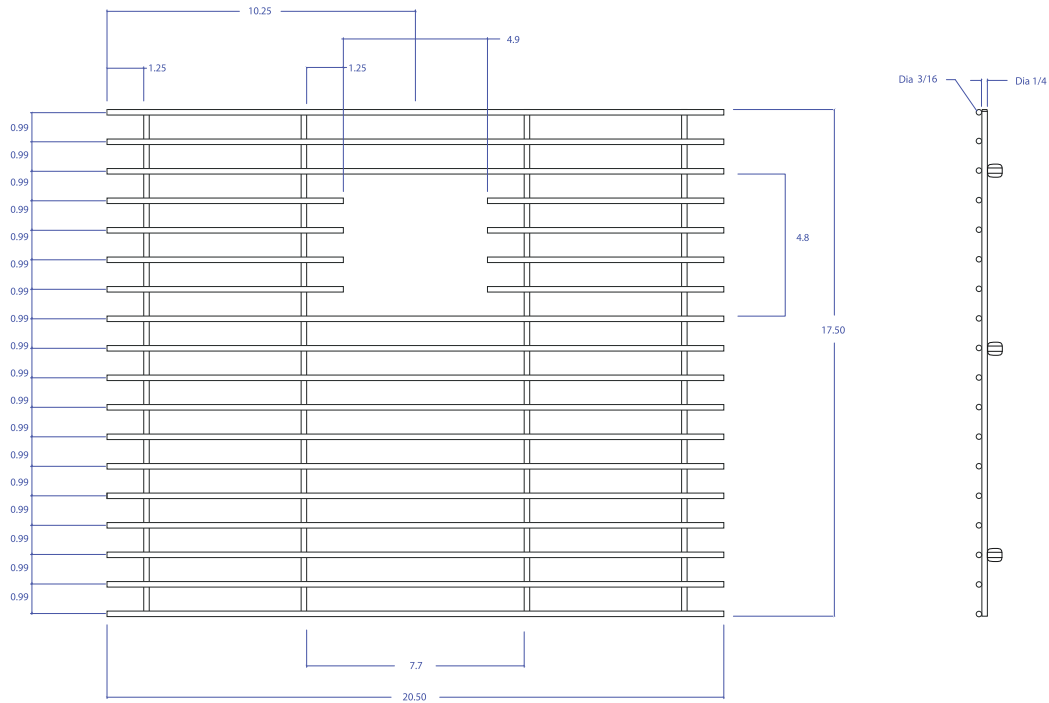

# BASIN GRID MBG-084SB

- FEATURES**

- Beveled Tips
- Silicone Feet
- Side Bumpers

- TECHNICAL INFORMATION**

- 3/16" type 304 Stainless Steel
- 1/4" type 304 Stainless Steel

- FINISHES**

- Satin Brushed stainless steel

\*All measurements are in inches.

PROJECT INFORMATION			
Project			
Date	/	/	QTY
Specifier			
Contact			
Note			