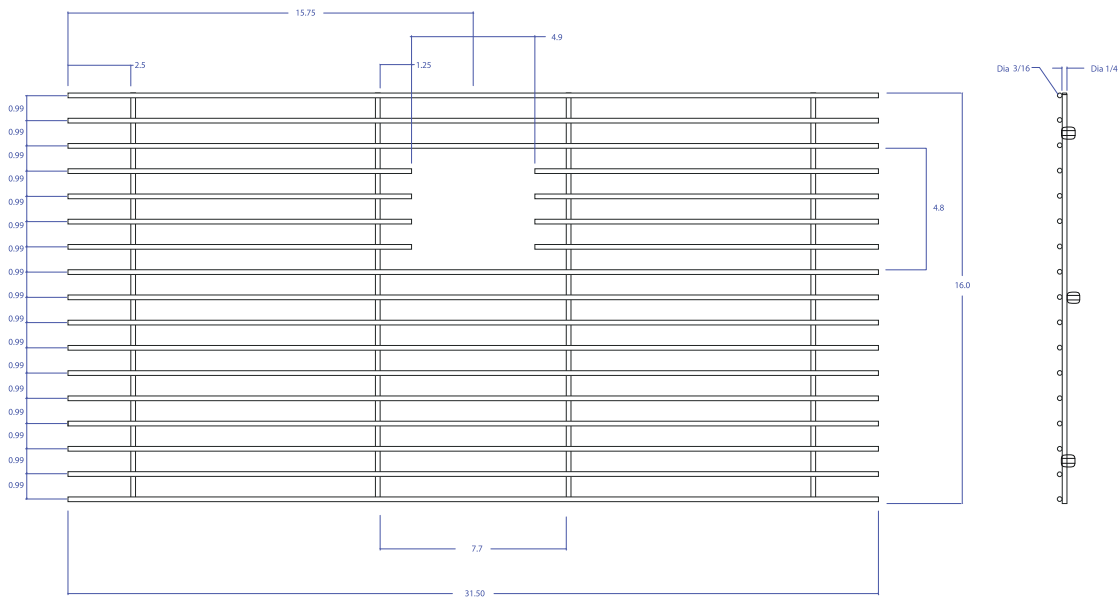

BASIN GRID MBG-6513SB

- **FEATURES**
 - Beveled Tips
 - Silicone Feet
 - Side Bumpers
- **TECHNICAL INFORMATION**
 - 3/16" type 304 Stainless Steel
 - 1/4" type 304 Stainless Steel
- **FINISHES**
 - Satin Brushed stainless steel

*All measurements are in inches.

PROJECT INFORMATION			
Project			
Date	/ /	QTY	
Specifier			
Contact			
Note			