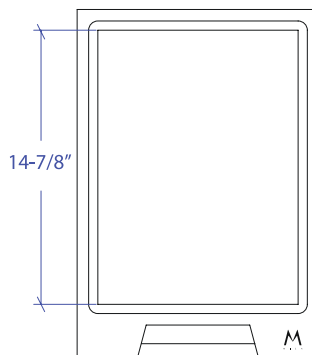

# CUTTING BOARD MCB-501BB

- FEATURES**  
 1/4" Type 304 Stainless Steel  
 1/2" Juice Groove  
 Dual-Sided Function
- TECHNICAL INFORMATION**  
 15" Cutting Board
- FINISHES**  
 Satin Brushed Stainless Steel  
 Natural Bamboo