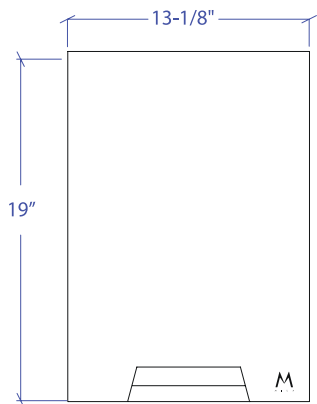

# CUTTING BOARD MCB-501BB

- FEATURES**  
 1/4" Type 304 Stainless Steel  
 1/2" Juice Groove  
 Dual-Sided Function
- TECHNICAL INFORMATION**  
 15" Cutting Board
- FINISHES**  
 Satin Brushed Stainless Steel  
 Natural Bamboo