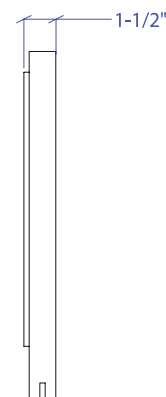

# CUTTING BOARD MCB-501BB

- FEATURES**  
 1/4" Type 304 Stainless Steel  
 1/2" Juice Groove  
 Dual-Sided Function
- TECHNICAL INFORMATION**  
 15" Cutting Board
- FINISHES**  
 Satin Brushed Stainless Steel  
 Natural Bamboo