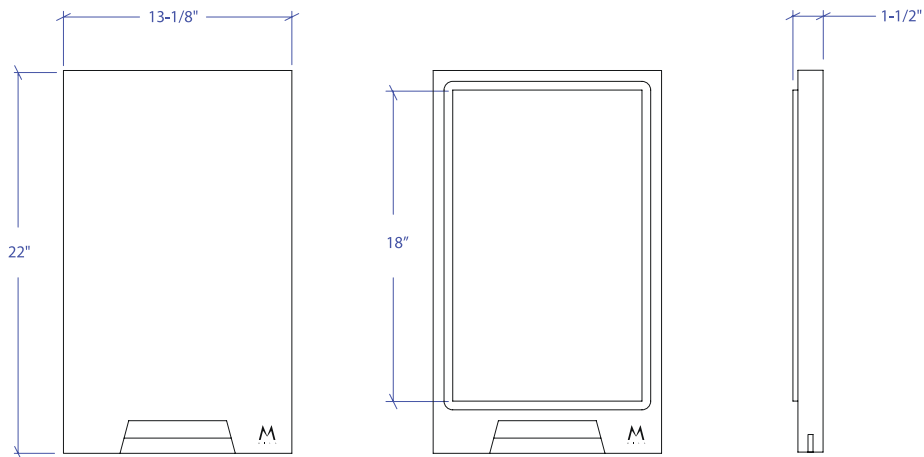

CUTTING BOARD MCB-801BB

- **FEATURES**
 1/4" Type 304 Stainless Steel
 1/2" Juice Groove
 Dual-Sided Function
- **TECHNICAL INFORMATION**
 18" Cutting Board
- **FINISHES**
 Satin Brushed Stainless Steel
 Natural Bamboo