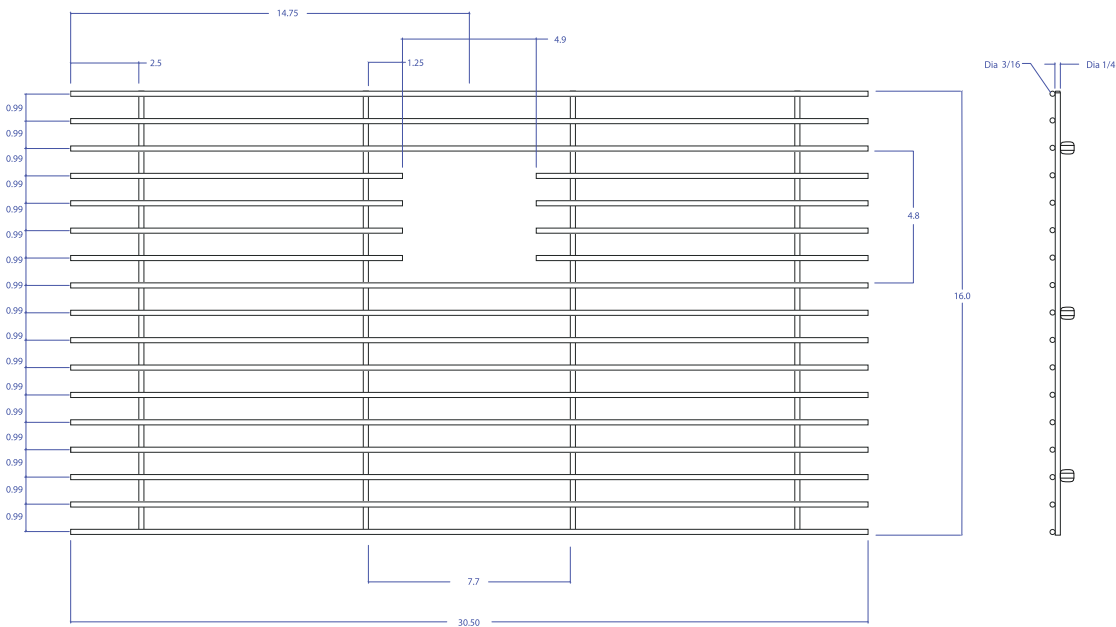

BASIN GRID MBG-6514SB

- **FEATURES**

- Beveled Tips
- Silicone Feet
- Side Bumpers

- **TECHNICAL INFORMATION**

- 3/16" type 304 Stainless Steel
- 1/4" type 304 Stainless Steel

- **FINISHES**

- Satin Brushed stainless steel

*All measurements are in inches.

PROJECT INFORMATION			
Project			
Date	/ /	QTY	
Specifier			
Contact			
Note			