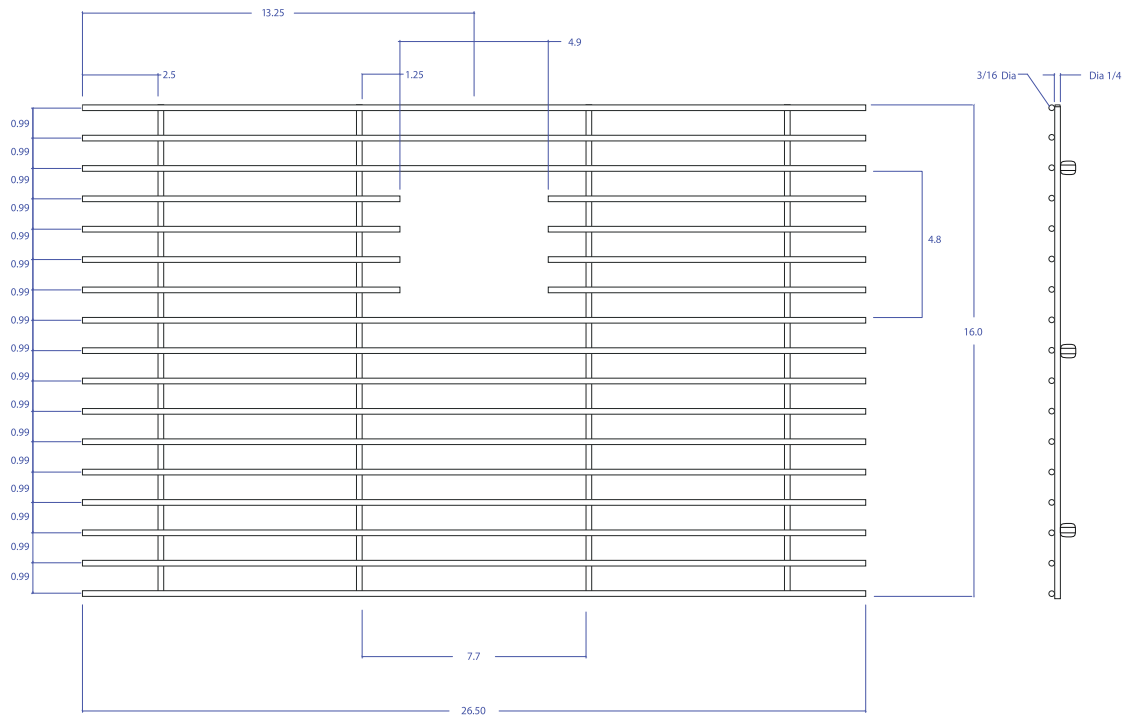

BASIN GRID MBG-6517GDSB

- **FEATURES**

- Beveled Tips
- Silicone Feet
- Side Bumpers

- **TECHNICAL INFORMATION**

- 3/16" type 304 Stainless Steel
- 1/4" type 304 Stainless Steel

- **FINISHES**

- Gold PVD Satin Brushed finish

*All measurements are in inches.

PROJECT INFORMATION			
Project			
Date	/ /	QTY	
Specifier			
Contact			
Note			