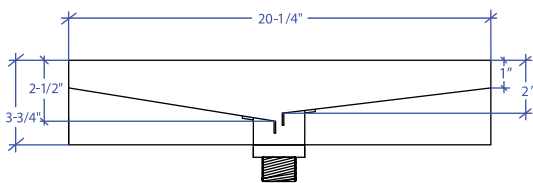

GÜELL MGVB-302RGSB

*ADA compliant

- **FEATURES**
16-gauge type 304 stainless steel
- **TECHNICAL INFORMATION**
External dimension: 20-1/4"Lx13-1/4"Wx3-3/4"D
Basin dimensions: 20"Lx13"Wx2-1/2"D
- **FINISHES**
Rose Gold PVD Satin Brushed stainless steel
- **INSTALLATION OPTIONS**
Top-mount
- **DUAL-MOUNT INSTALLATION**