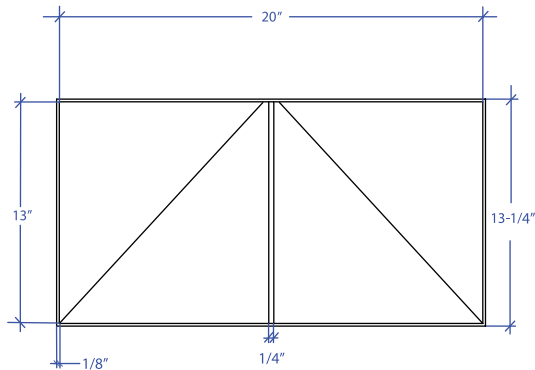

GÜELL MGVB-302RGSB

*ADA compliant

- **FEATURES**
16-gauge type 304 stainless steel
- **TECHNICAL INFORMATION**
External dimension: 20-1/4"Lx13-1/4"Wx3-3/4"D
Basin dimensions: 20"Lx13"Wx2-1/2"D
- **FINISHES**
Rose Gold PVD Satin Brushed stainless steel
- **INSTALLATION OPTIONS**
Top-mount
- **DUAL-MOUNT INSTALLATION**