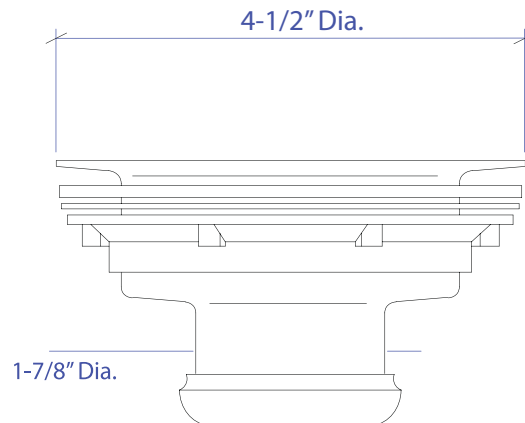

SINK STRAINER MKD-101RGSB

- FEATURES**
 Stainless Steel Construction
 Removable basket strainer
- TECHNICAL INFORMATION**
 Intended for sink installation with 3-1/2" outlet
 1-7/8" Connection
- FINISHES**
 Rose Gold PVD Satin Brushed stainless steel