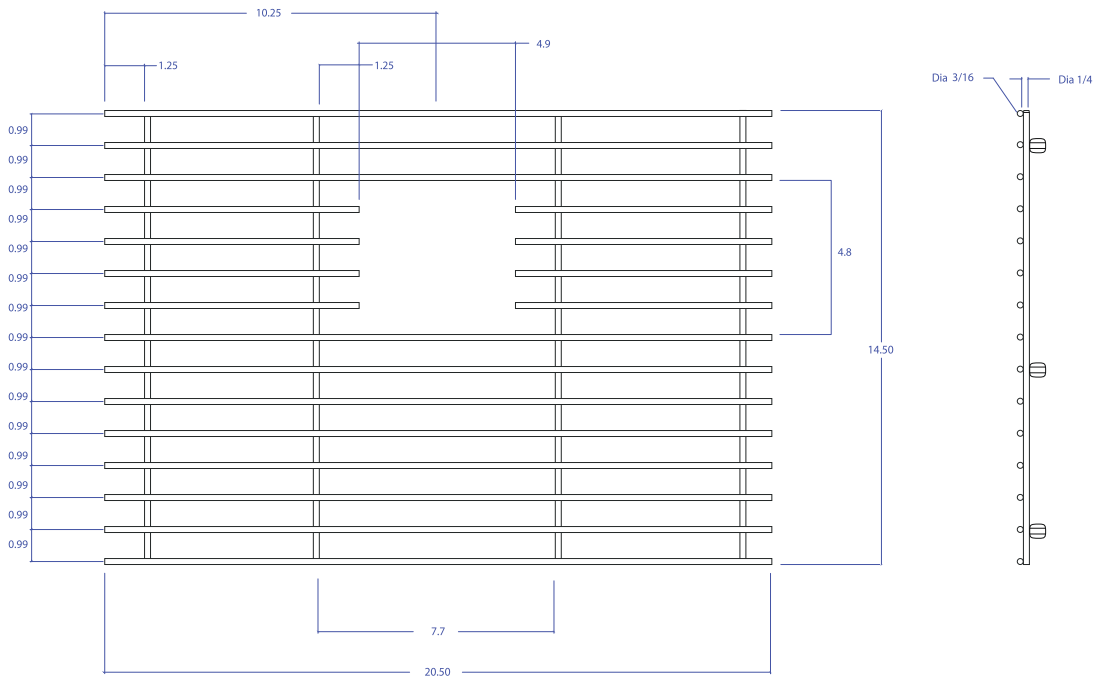

BASIN GRID MBG-054GPSB

- **FEATURES**
Beveled Tips
Silicone Feet
Side Bumpers
- **TECHNICAL INFORMATION**
3/16" type 304 Stainless Steel
1/4" type 304 Stainless Steel
- **FINISHES**
Black PVD Satin Brushed finish

*All measurements are in inches.

PROJECT INFORMATION			
Project			
Date	/ /	QTY	
Specifier			
Contact			
Note			