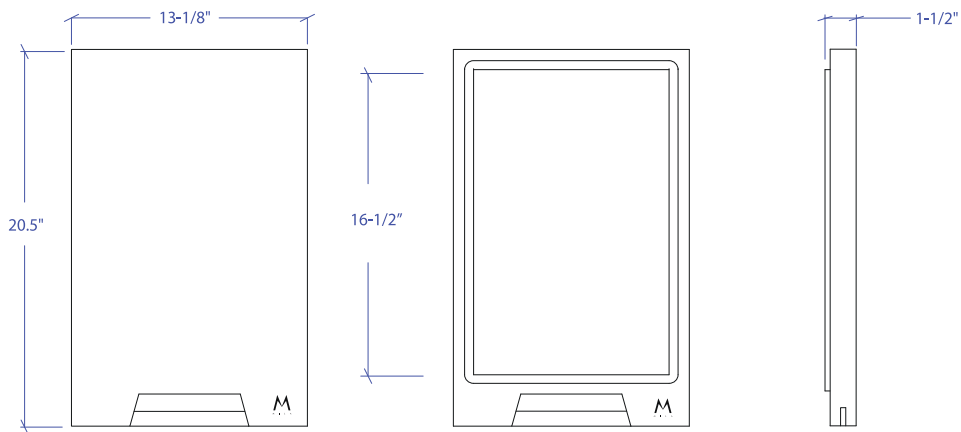

CUTTING BOARD MCB-651BB

- **FEATURES**
 - 1/4" Type 304 Stainless Steel Handle
 - 1/2" Juice Groove
 - Dual-Sided Function
- **TECHNICAL INFORMATION**
 - 16.5" Cutting Board
- **FINISHES**
 - Satin Brushed stainless steel
 - Natural Bamboo