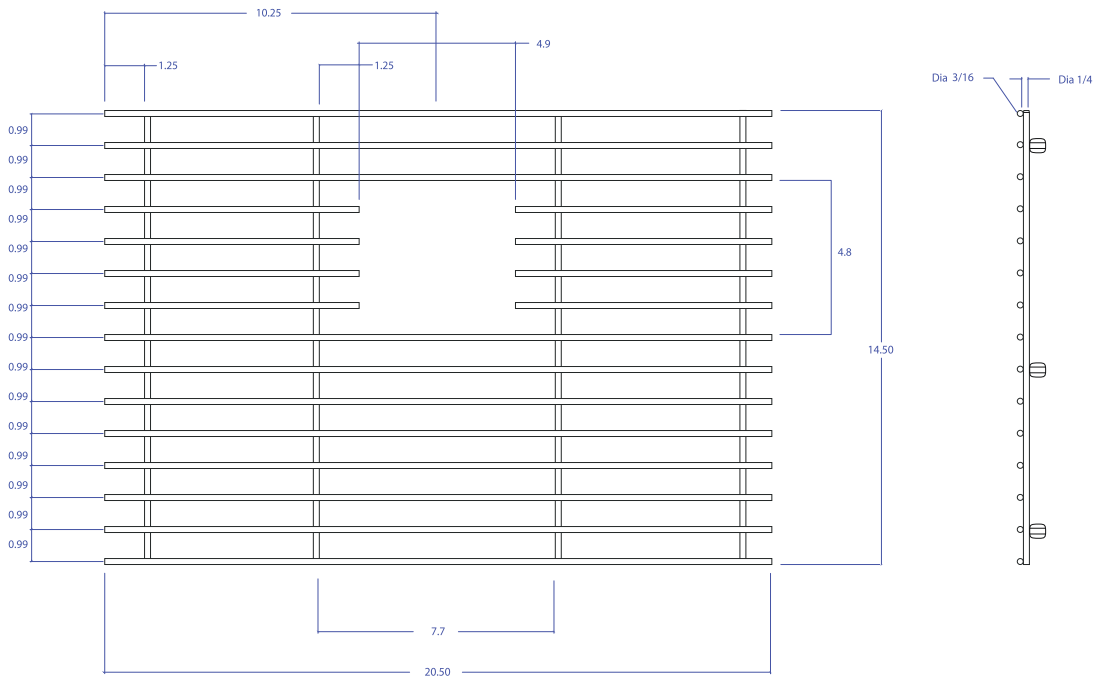

*All measurements are in inches.

PROJECT INFORMATION			
Project			
Date	/ /	QTY	
Specifier			
Contact			
Note