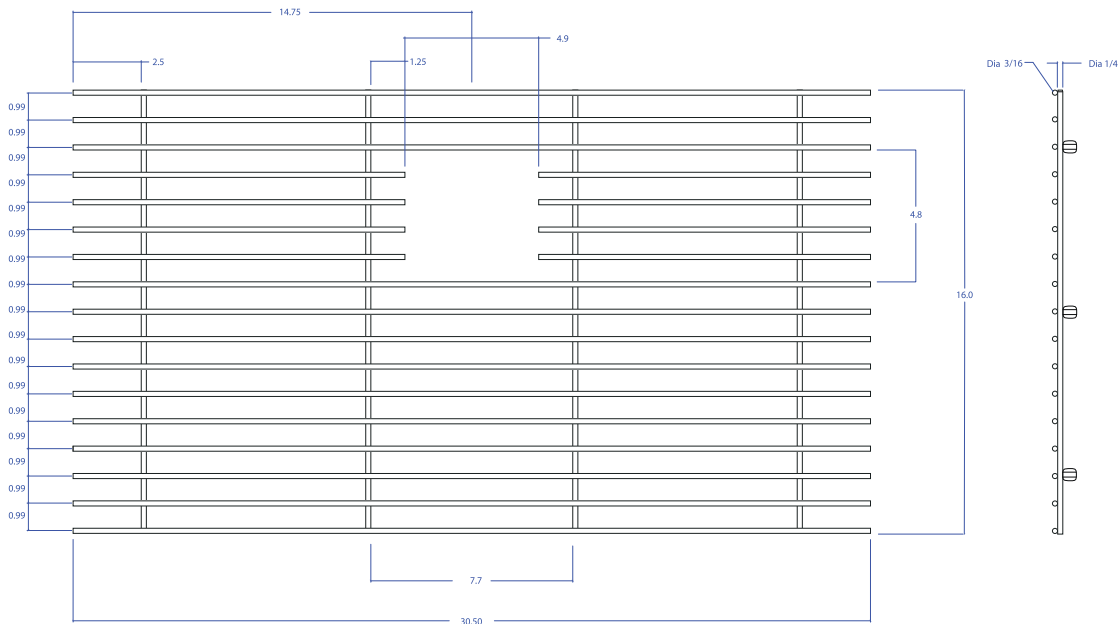

# BASIN GRID MBG-6514GPSB

- **FEATURES**  
Beveled Tips  
Silicone Feet  
Side Bumpers
- **TECHNICAL INFORMATION**  
3/16" type 304 Stainless Steel  
1/4" type 304 Stainless Steel
- **FINISHES**  
Graphite PVD Satin Brushed stainless steel

\*All measurements are in inches.

PROJECT INFORMATION			
Project			
Date	/	/	QTY
Specifier			
Contact			
Note			