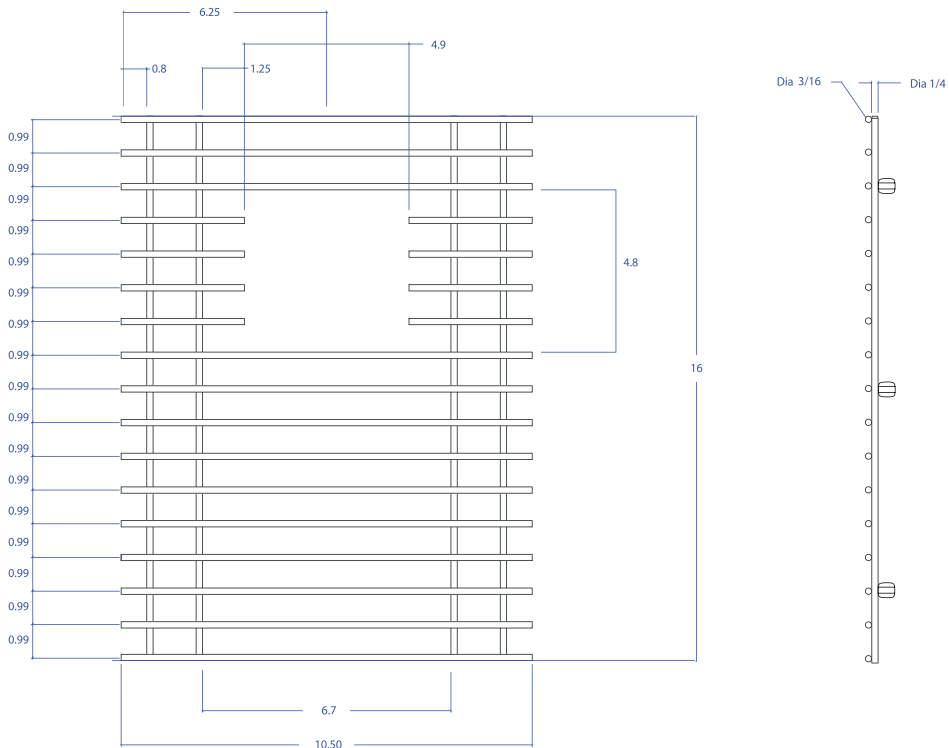

BASIN GRID MBG-6515GDSB

- FEATURES**
 Beveled Tips
 Silicone Feet
 Side Bumpers
- TECHNICAL INFORMATION**
 3/16" type 304 Stainless Steel
 1/4" type 304 Stainless Steel
- FINISHES**
 Gold PVD Satin Brushed stainless steel

*All measurements are in inches.

PROJECT INFORMATION			
Project			
Date	/ /	QTY	
Specifier			
Contact			
Note			