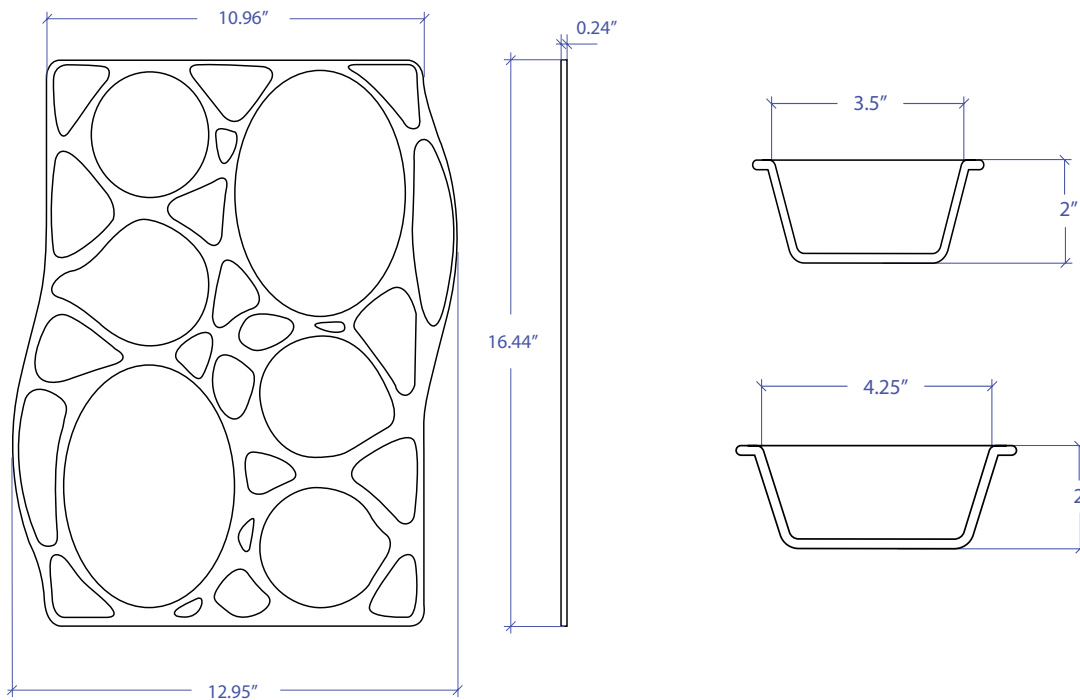

BAIN MARIE MWBM-651GDSB

- FEATURES**
 4 x 3.5" Borosilicate Glass Bowl With Cover
 2 x 4.25" Borosilicate Glass Bowl With Cover
 1 x Stainless Steel Tray
- TECHNICAL INFORMATION**
 Tray: 0.24" 304 Stainless Steel Construction
 Glass Bowl: Borosilicate Glass
- FINISHES**
 Tray: Gold PVD Satin Brushed
 Glass Bowl: Clear