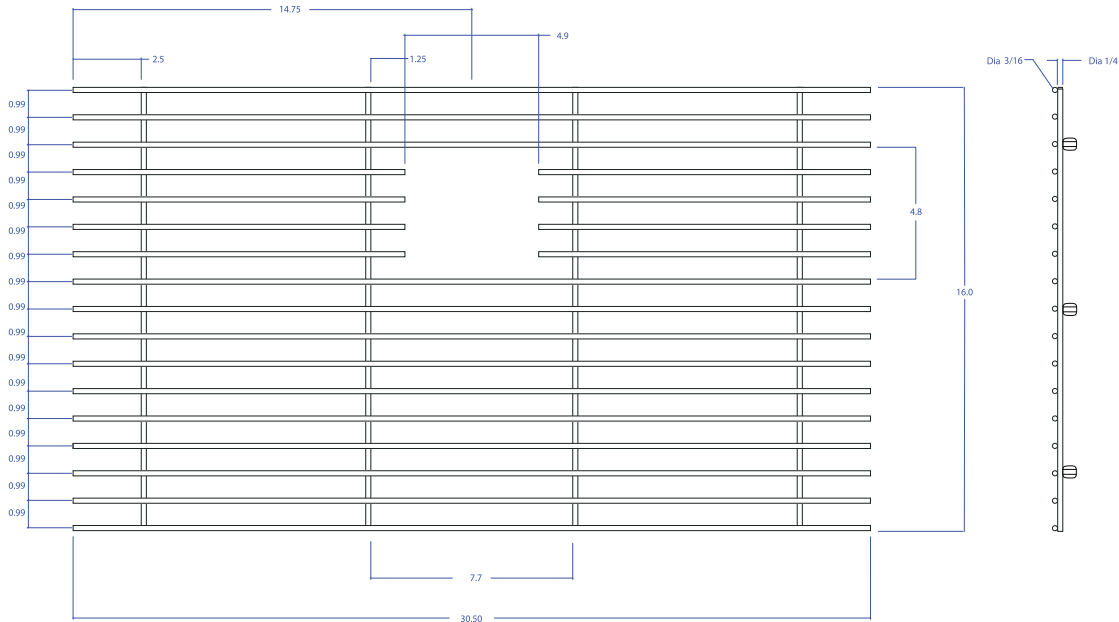

BASIN GRID MBG-6514RGSB

- FEATURES**
 Beveled Tips
 Silicone Feet
 Side Bumpers
- TECHNICAL INFORMATION**
 3/16" type 304 Stainless Steel
 1/4" type 304 Stainless Steel
- FINISHES**
 Rose Gold PVD Satin Brushed stainless steel

*All measurements are in inches.

PROJECT INFORMATION			
Project			
Date	/	/	QTY
Specifier			
Contact			
Note			