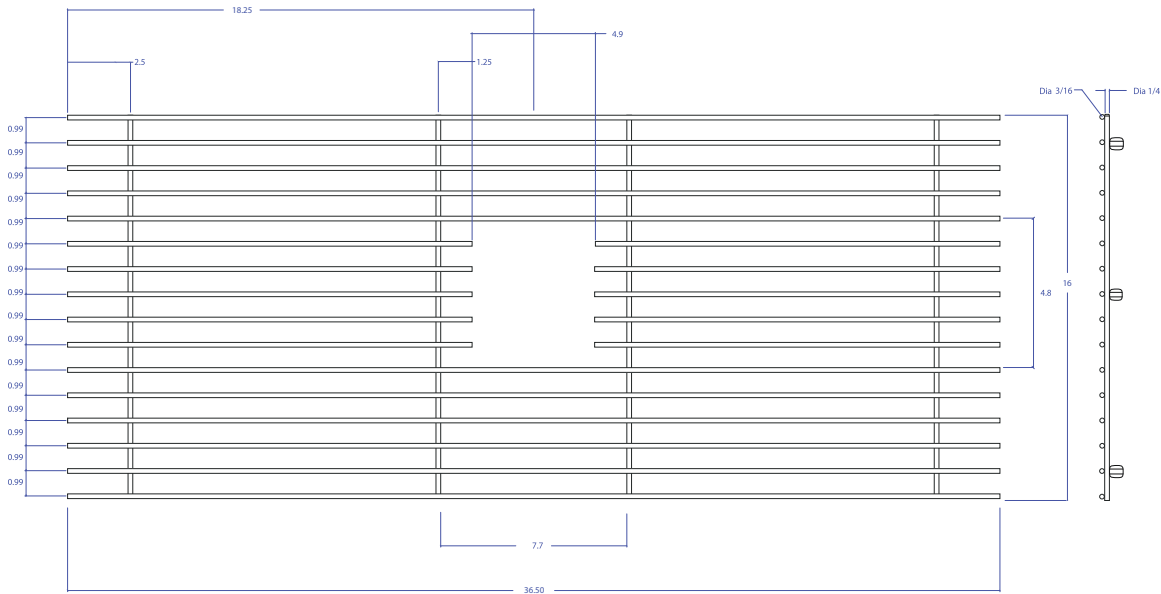

# BASIN GRID MBG-6519GDSB

- FEATURES**

- Beveled Tips
- Silicone Feet
- Side Bumpers

- TECHNICAL INFORMATION**

- 3/16" type 304 Stainless Steel
- 1/4" type 304 Stainless Steel

- FINISHES**

- Gold PVD Satin Brushed stainless steel

\*All measurements are in inches.

PROJECT INFORMATION			
Project			
Date	/ /	QTY	
Specifier			
Contact			
Note			