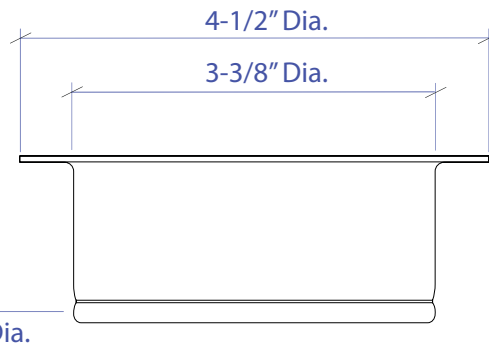

DISPOSAL COLLAR MDC-101GDSB

- FEATURES**
 Stainless Steel Construction
 Removable Stopper
- TECHNICAL INFORMATION**
 Intended for sink installation with 3-1/2" outlet
- FINISHES**
 Gold PVD Satin Brushed stainless steel