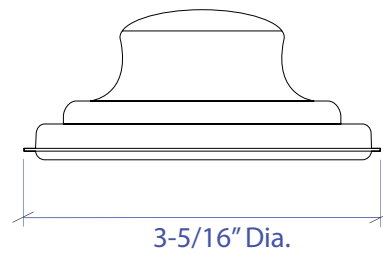

DISPOSAL COLLAR MDC-101GDSB

- FEATURES**
 Stainless Steel Construction
 Removable Stopper
- TECHNICAL INFORMATION**
 Intended for sink installation with 3-1/2" outlet
- FINISHES**
 Gold PVD Satin Brushed stainless steel