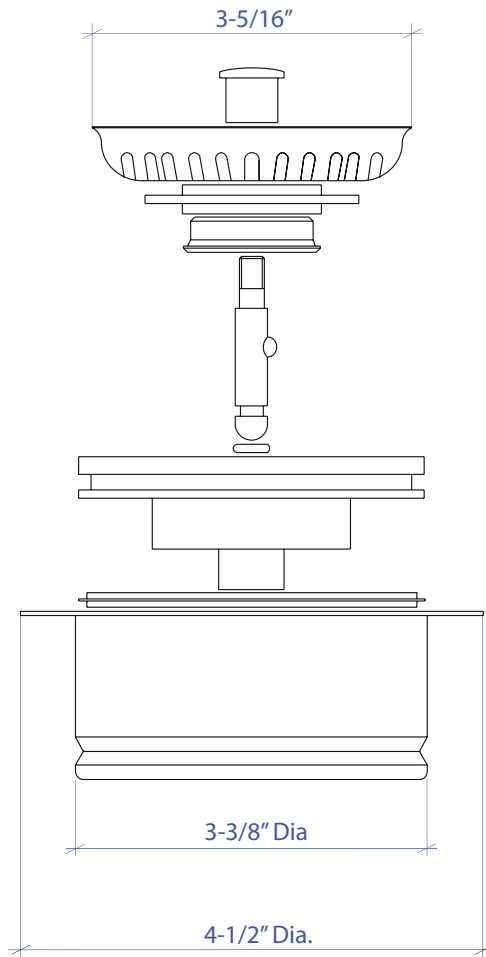

DISPOSAL COLLAR MDC-102GPSB

- FEATURES**
 Stainless Steel Construction
 Removable Stopper
 Removable Basket Strainer
- TECHNICAL INFORMATION**
 Intended for sink installation with 3-1/2" outlet
- FINISHES**
 Graphite PVD Satin Brushed stainless steel