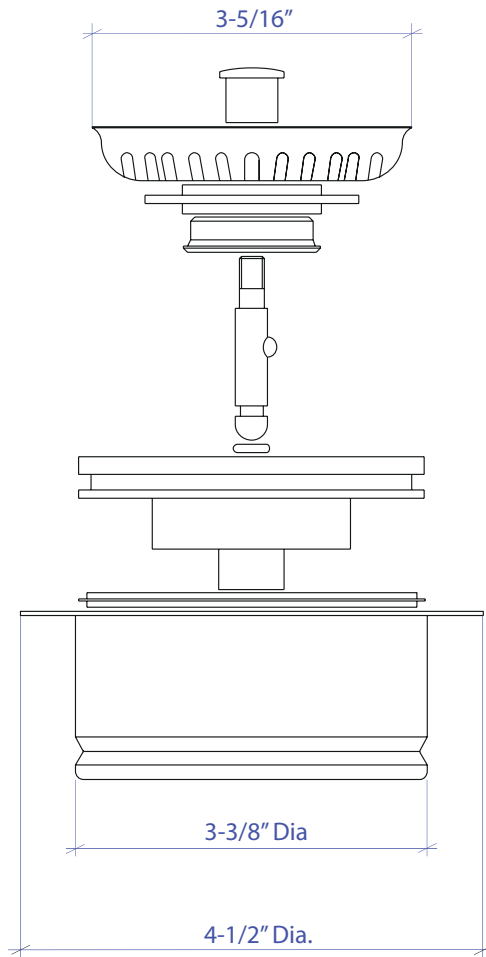

DISPOSAL COLLAR MDC-102SB

- FEATURES**
 Stainless Steel Construction
 Removable Stopper
 Removable Basket Strainer
- TECHNICAL INFORMATION**
 Intended for sink installation with 3-1/2" outlet
- FINISHES**
 Satin Brushed stainless steel