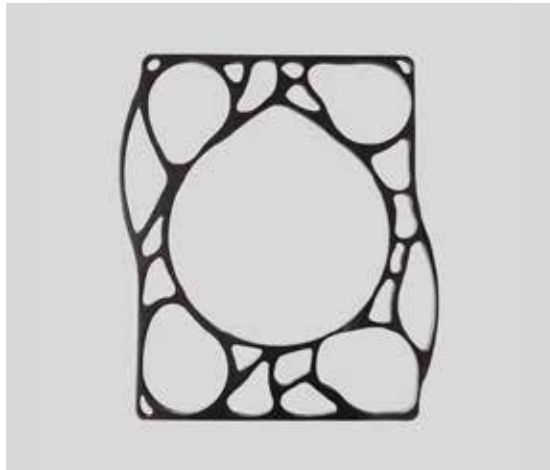

## • FEATURES

- 4 x 3.5" Borosilicate Glass Bowl With Cover
- 1 x 10" Stainless Steel Mixing Bowl
- 1 x Stainless Steel Tray

## • TECHNICAL INFORMATION

- Tray: 0.24" 304 Stainless Steel Construction
- Glass Bowl: Borosilicate Glass
- Mixing Bowl: 304 Stainless Steel