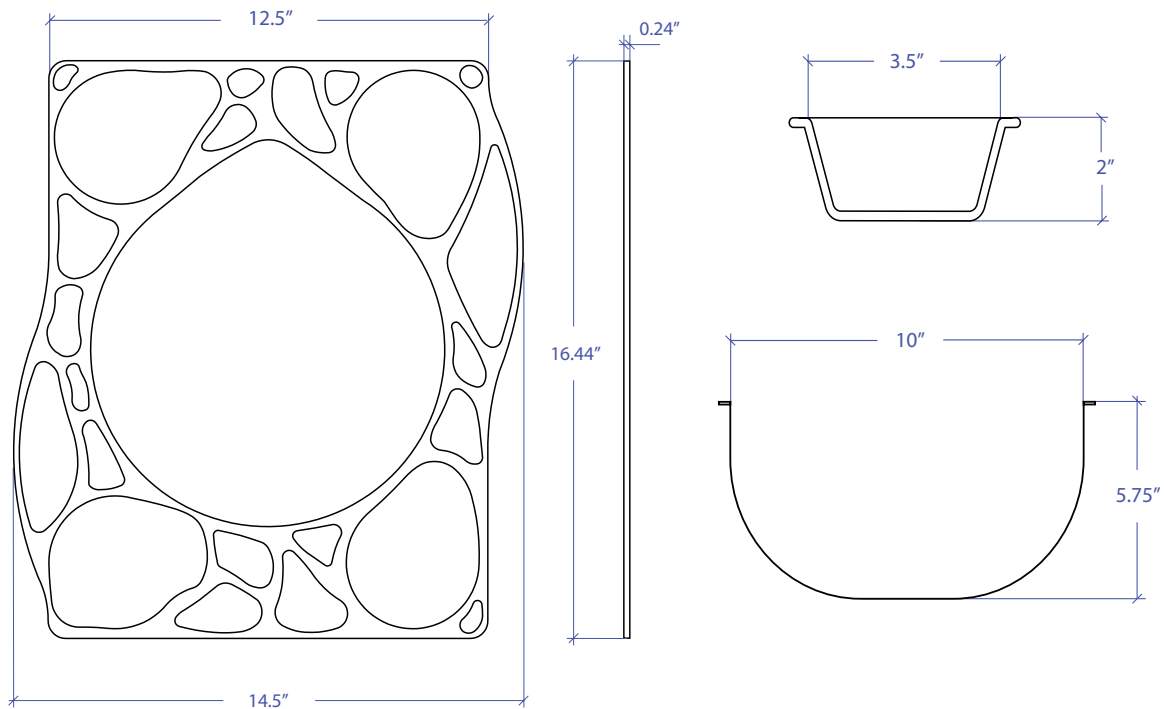

PROJECT INFORMATION			
Project			
Date	/	/	QTY
Specifier			
Contact			
Note