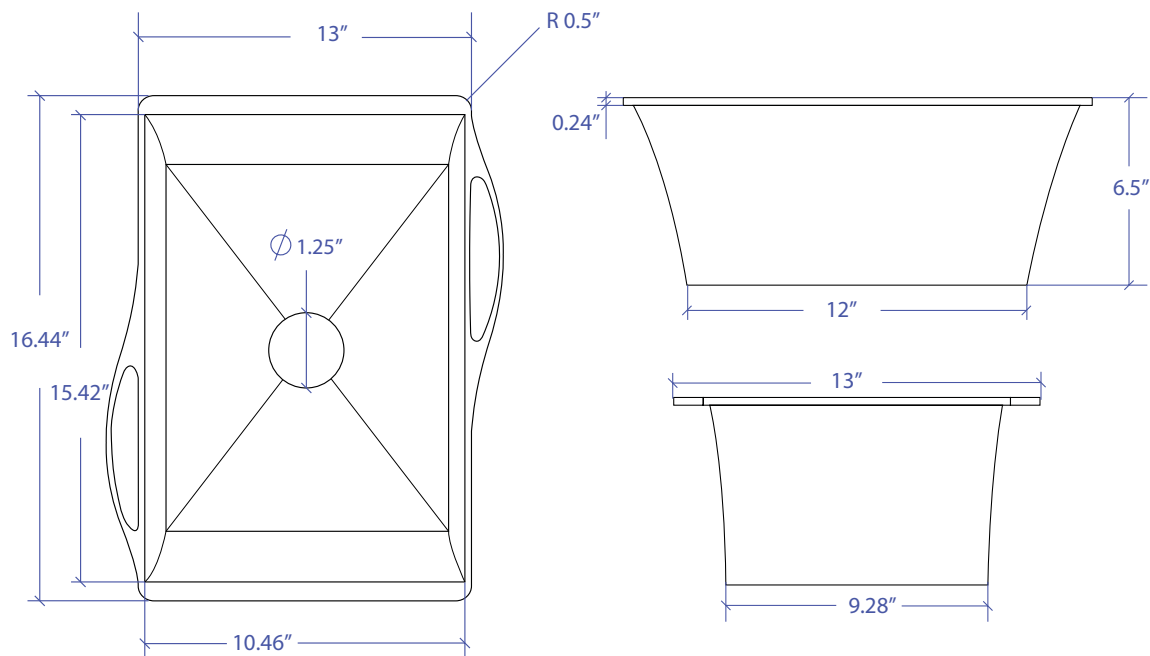

PROJECT INFORMATION			
Project			
Date	/ /	QTY	
Specifier			
Contact			
Note