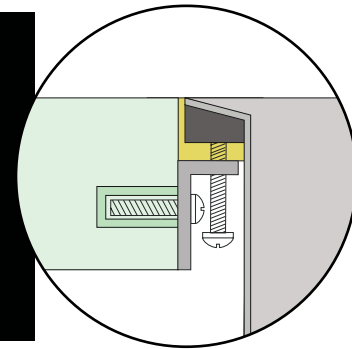

LOW PROFILE FLUSH-MOUNT INSTALLATION OPTION

Mila International is excited to announce four new TRUE flush-mount sink models that continue to push the boundaries of what was previously thought impossible. Each sink features lower profile rims that almost disappear into the counter top. With an exciting range of colors to choose from including Gold, Rose Gold, Graphite and Satin Brushed Stainless Steel. This new addition further establishes Mila International as the pioneer in the stainless steel sink industry.

ARC

CRESCENT

LOUVRE

PROFILE