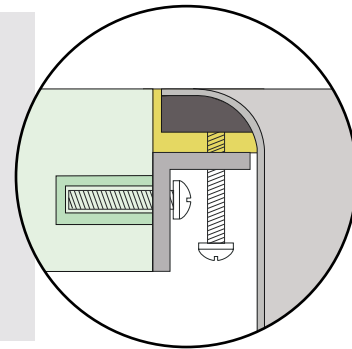

LOW PROFILE FLUSH-MOUNT INSTALLATION OPTION

Mila International is excited to announce four new TRUE flush-mount sink models that continue to push the boundaries of what was previously thought impossible. Each sink features lower profile rims that almost disappear into the counter top. With an exciting range of colors to choose from including Gold, Rose Gold, Graphite and Satin Brushed Stainless Steel. This new addition further establishes Mila International as the pioneer in the stainless steel sink industry.

ARC

CRESCENT

LOUVRE

PROFILE