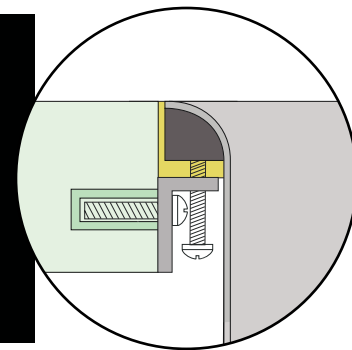

LOW PROFILE FLUSH-MOUNT INSTALLATION OPTION

Mila International is excited to announce four new TRUE flush-mount sink models that continue to push the boundaries of what was previously thought impossible. Each sink features lower profile rims that almost disappear into the counter top. With an exciting range of colors to choose from including Gold, Rose Gold, Graphite and Satin Brushed Stainless Steel. This new addition further establishes Mila International as the pioneer in the stainless steel sink industry.

ARC

CRESCENT

LOUVRE

PROFILE