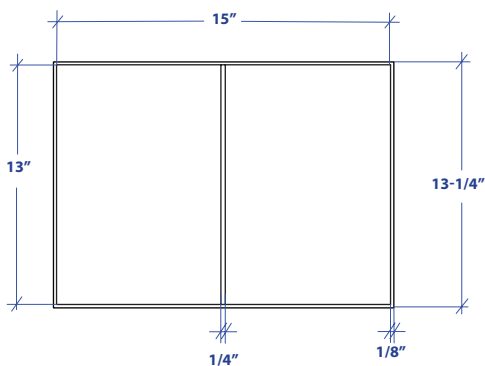

VESSEL MVB-301GDSB

*ADA compliant

- **FEATURES**
16-gauge type 304 stainless steel
- **TECHNICAL INFORMATION**
External dimension: 15-1/4"Lx13-1/4"Wx4-1/2"D
Basin dimensions: 15"Lx13"Wx3"D
- **FINISHES**
Gold PVD Satin Brushed stainless steel
- **INSTALLATION OPTIONS**
Top-mount
- **DUAL-MOUNT INSTALLATION**