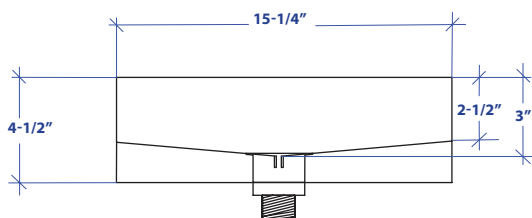

VESSEL MVB-301GDSB

*ADA compliant

- **FEATURES**
16-gauge type 304 stainless steel
- **TECHNICAL INFORMATION**
External dimension: 15-1/4"Lx13-1/4"Wx4-1/2"D
Basin dimensions: 15"Lx13"Wx3"D
- **FINISHES**
Gold PVD Satin Brushed stainless steel
- **INSTALLATION OPTIONS**
Top-mount
- **DUAL-MOUNT INSTALLATION**