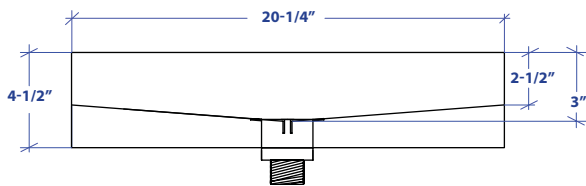

VESSEL MVB-302GDSB

*ADA compliant

- **FEATURES**
16-gauge type 304 stainless steel
- **TECHNICAL INFORMATION**
External dimension: 20-1/4"Lx13-1/4"Wx4-1/2"D
Basin dimensions: 20"Lx13"Wx3"D
- **FINISHES**
Gold PVD Satin Brushed stainless steel
- **INSTALLATION OPTIONS**
Top-mount
- **DUAL-MOUNT INSTALLATION**