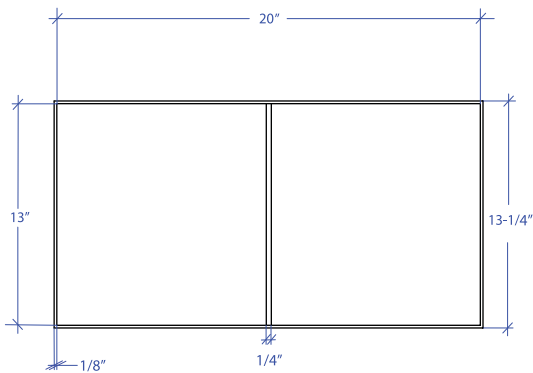

VESSEL MVB-302GDSB

*ADA compliant

- **FEATURES**
16-gauge type 304 stainless steel
- **TECHNICAL INFORMATION**
External dimension: 20-1/4"Lx13-1/4"Wx4-1/2"D
Basin dimensions: 20"Lx13"Wx3"D
- **FINISHES**
Gold PVD Satin Brushed stainless steel
- **INSTALLATION OPTIONS**
Top-mount
- **DUAL-MOUNT INSTALLATION**