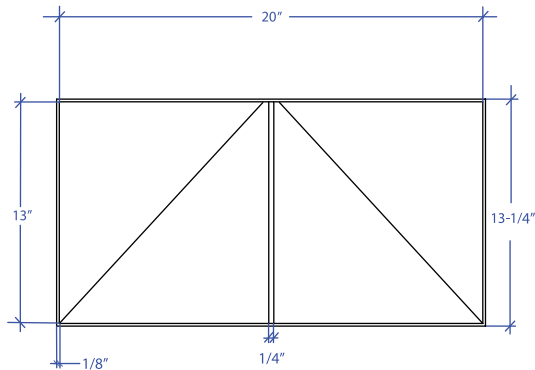

GÜELL MGVB-302GPSB

*ADA compliant

- **FEATURES**
16-gauge type 304 stainless steel
- **TECHNICAL INFORMATION**
External dimension: 20-1/4" Lx13-1/4" Wx3-3/4" D
Basin dimensions: 20" Lx13" Wx2-1/2" D
- **FINISHES**
Graphite PVD Satin Brushed stainless steel
- **INSTALLATION OPTIONS**
Top-mount
- **DUAL-MOUNT INSTALLATION**