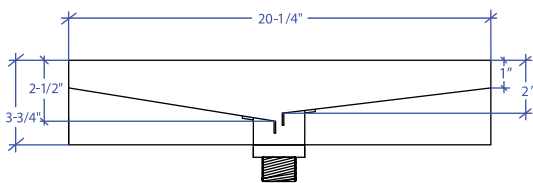

GÜELL MGVB-302GPSB

*ADA compliant

- **FEATURES**
16-gauge type 304 stainless steel
- **TECHNICAL INFORMATION**
External dimension: 20-1/4" Lx13-1/4" Wx3-3/4" D
Basin dimensions: 20" Lx13" Wx2-1/2" D
- **FINISHES**
Graphite PVD Satin Brushed stainless steel
- **INSTALLATION OPTIONS**
Top-mount
- **DUAL-MOUNT INSTALLATION**