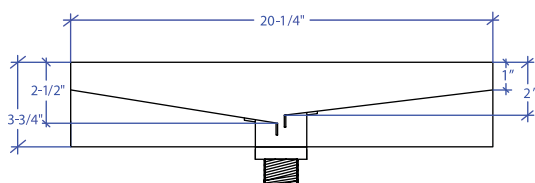

GÜELL MGVB-302GDSB

*ADA compliant

- **FEATURES**
16-gauge type 304 stainless steel
- **TECHNICAL INFORMATION**
External dimension: 20-1/4" Lx13-1/4" Wx3-3/4" D
Basin dimensions: 20" Lx13" Wx2-1/2" D
- **FINISHES**
Gold PVD Satin Brushed stainless steel
- **INSTALLATION OPTIONS**
Top-mount
- **DUAL-MOUNT INSTALLATION**