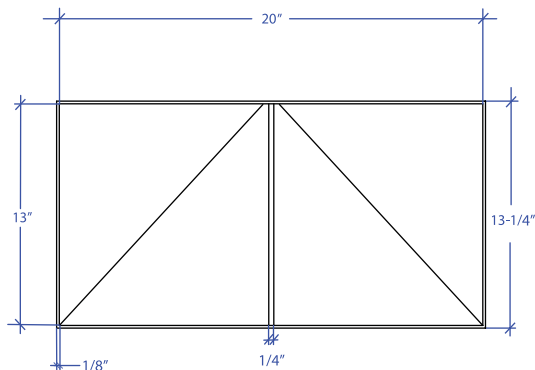

GÜELL MGVB-302GDSB

*ADA compliant

- **FEATURES**
16-gauge type 304 stainless steel
- **TECHNICAL INFORMATION**
External dimension: 20-1/4" Lx13-1/4" Wx3-3/4" D
Basin dimensions: 20" Lx13" Wx2-1/2" D
- **FINISHES**
Gold PVD Satin Brushed stainless steel
- **INSTALLATION OPTIONS**
Top-mount
- **DUAL-MOUNT INSTALLATION**