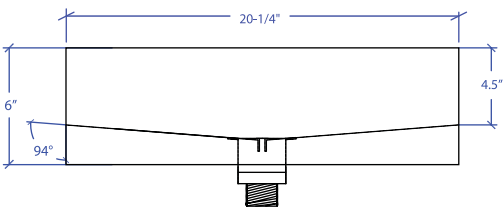

PROJECT INFORMATION			
Project			
Date	/ /	QTY	
Specifier			
Contact			
Note