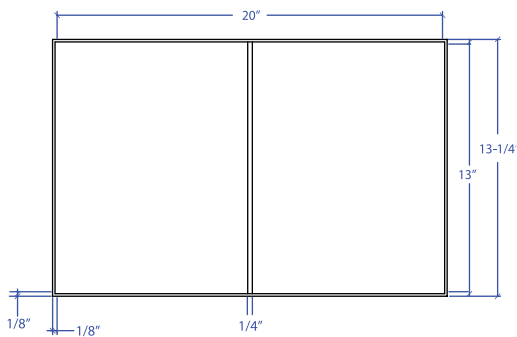

# BATLLÓ MBVB-302RGSB

\*ADA compliant

- **FEATURES**  
16-gauge type 304 stainless steel
- **TECHNICAL INFORMATION**  
External dimension: 20-1/4"Lx13-1/4"Wx3-3/4"D  
Basin dimensions: 20"Lx13"Wx2-1/4"D
- **FINISHES**  
Rose Gold PVD Satin Brushed stainless steel
- **INSTALLATION OPTIONS**  
Top-mount
- **DUAL-MOUNT INSTALLATION**