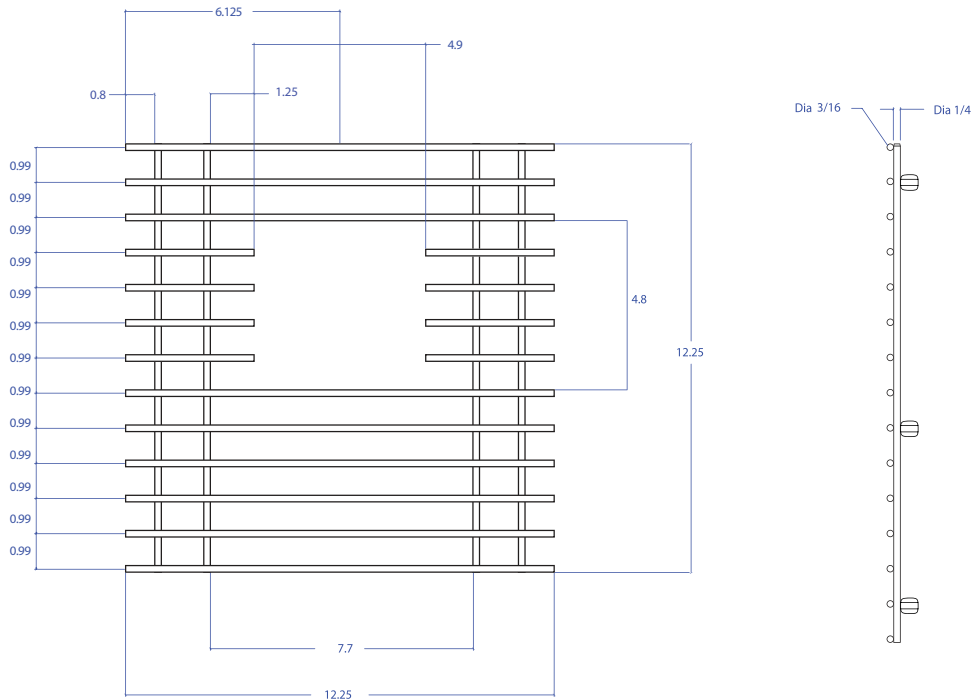

# BASIN GRID MBG-032GDSB

- **FEATURES**

- Beveled Tips
- Silicone Feet
- Side Bumpers

- **TECHNICAL INFORMATION**

- 3/16" type 304 Stainless Steel
- 1/4" type 304 Stainless Steel

- **FINISHES**

- Gold PVD Satin Brushed stainless steel

\*All measurements are in inches.

PROJECT INFORMATION			
Project			
Date	/ /	QTY	
Speci er			
Contact			
Note			