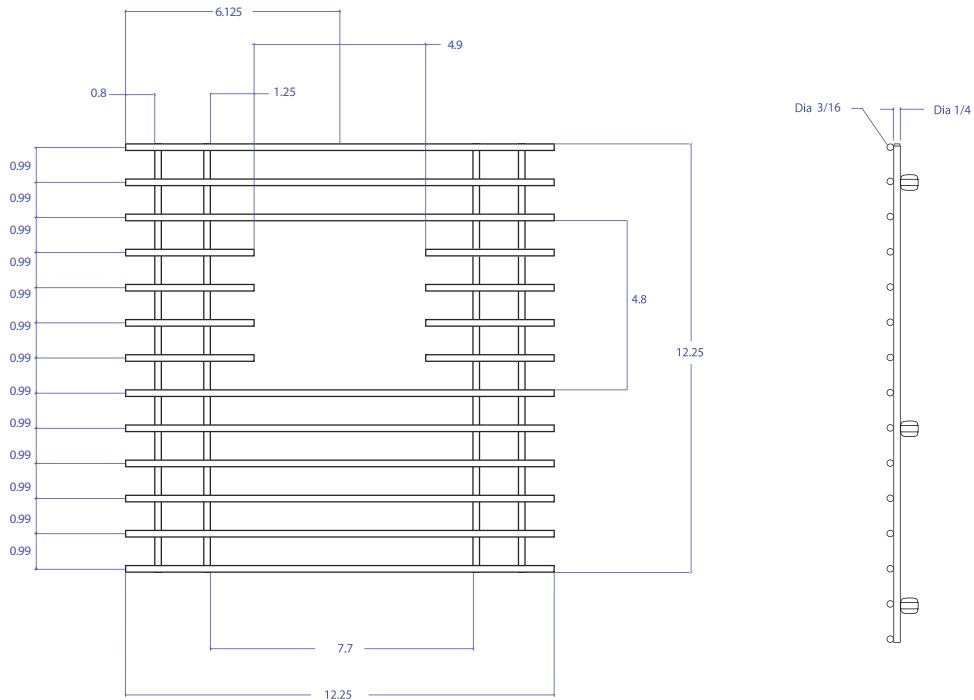

# BASIN GRID MBG-032SB

- **FEATURES**

- Beveled Tips
- Silicone Feet
- Side Bumpers

- **TECHNICAL INFORMATION**

- 3/16" type 304 Stainless Steel
- 1/4" type 304 Stainless Steel

- **FINISHES**

- Satin Brushed stainless steel

\*All measurements are in inches.

PROJECT INFORMATION			
Project			
Date	/	/	QTY
Specifier			
Contact			
Note			