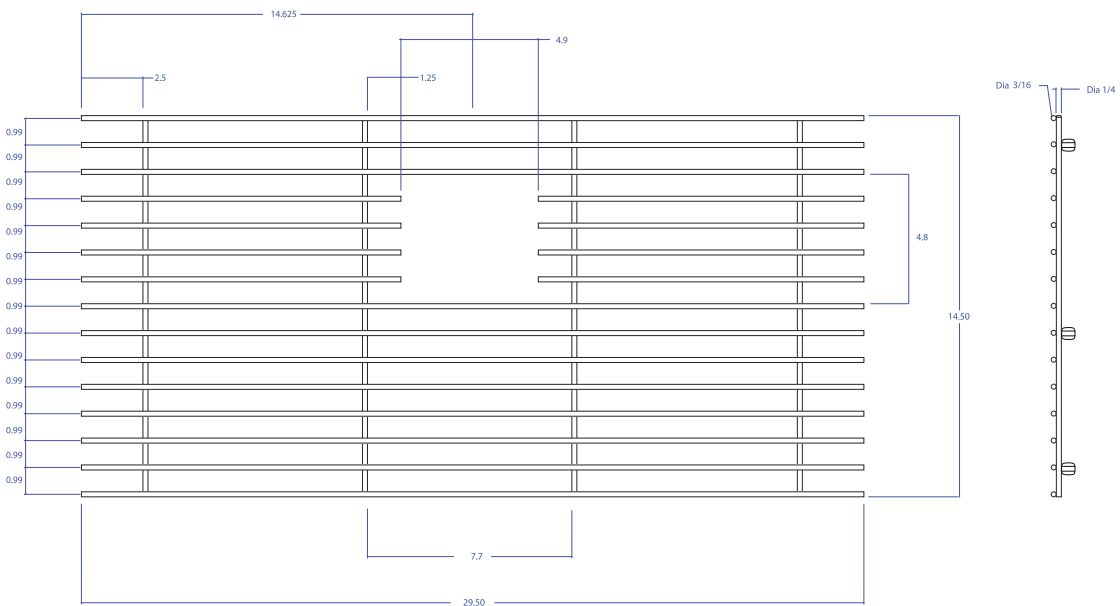

BASIN GRID MBG-056GPSB

- **FEATURES**

- Beveled Tips
- Silicone Feet
- Side Bumpers

- **TECHNICAL INFORMATION**

- 3/16" type 304 Stainless Steel
- 1/4" type 304 Stainless Steel

- **FINISHES**

- Graphite PVD Satin Brushed stainless steel

*All measurements are in inches.

PROJECT INFORMATION			
Project			
Date	/	/	QTY
Specifier			
Contact			
Note			