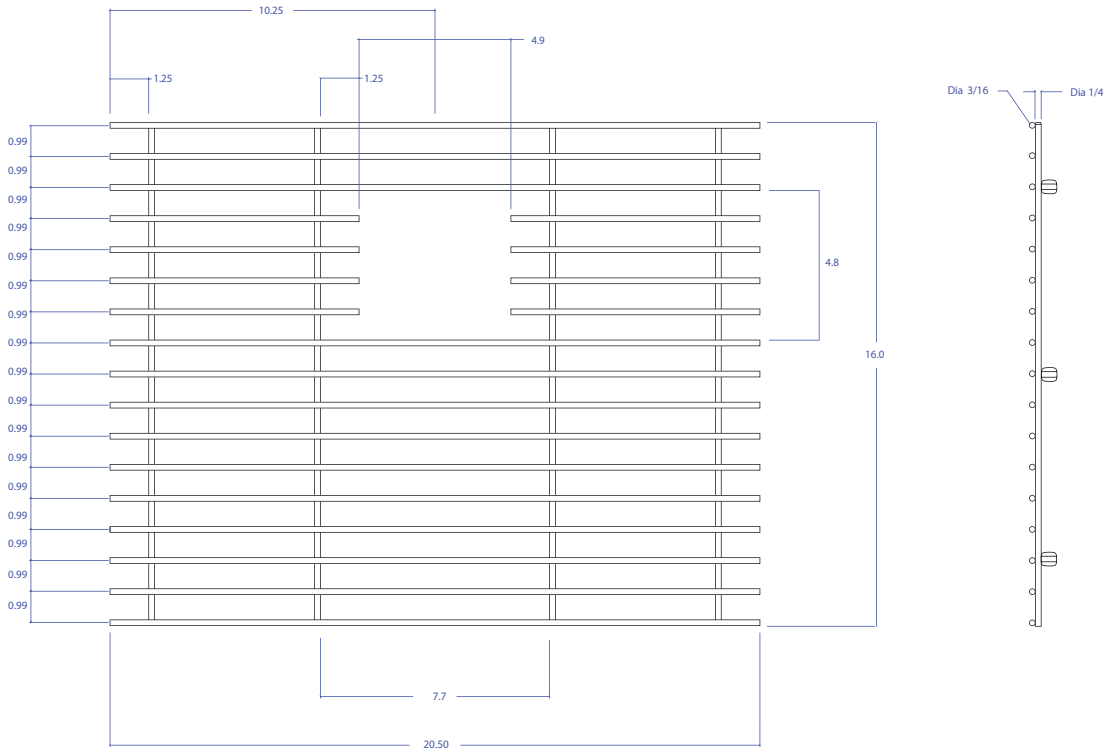

BASIN GRID MBG-6508SB

- **FEATURES**

- Beveled Tips
- Silicone Feet
- Side Bumpers

- **TECHNICAL INFORMATION**

- 3/16" type 304 Stainless Steel
- 1/4" type 304 Stainless Steel

- **FINISHES**

- Satin Brushed stainless steel

*All measurements are in inches.

PROJECT INFORMATION			
Project			
Date	/ /	QTY	
Specifier			
Contact			
Note			