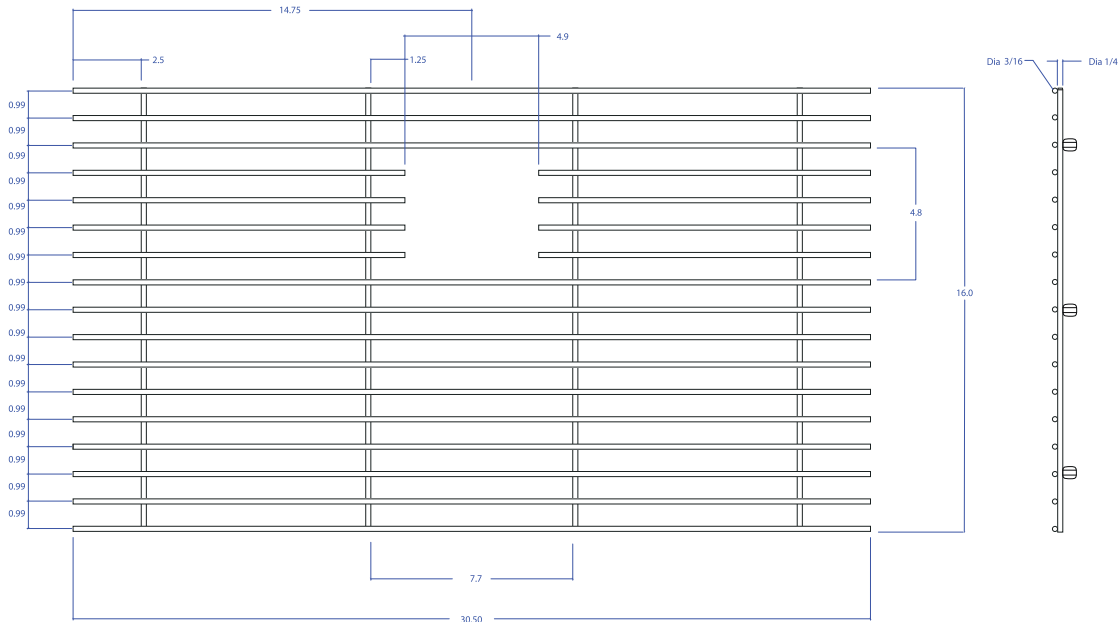

BASIN GRID MBG-6514GDSB

- FEATURES**

- Beveled Tips
- Silicone Feet
- Side Bumpers

- TECHNICAL INFORMATION**

- 3/16" type 304 Stainless Steel
- 1/4" type 304 Stainless Steel

- FINISHES**

- Gold PVD Satin Brushed stainless steel

*All measurements are in inches.

PROJECT INFORMATION			
Project			
Date	/	/	QTY
Specifier			
Contact			
Note			