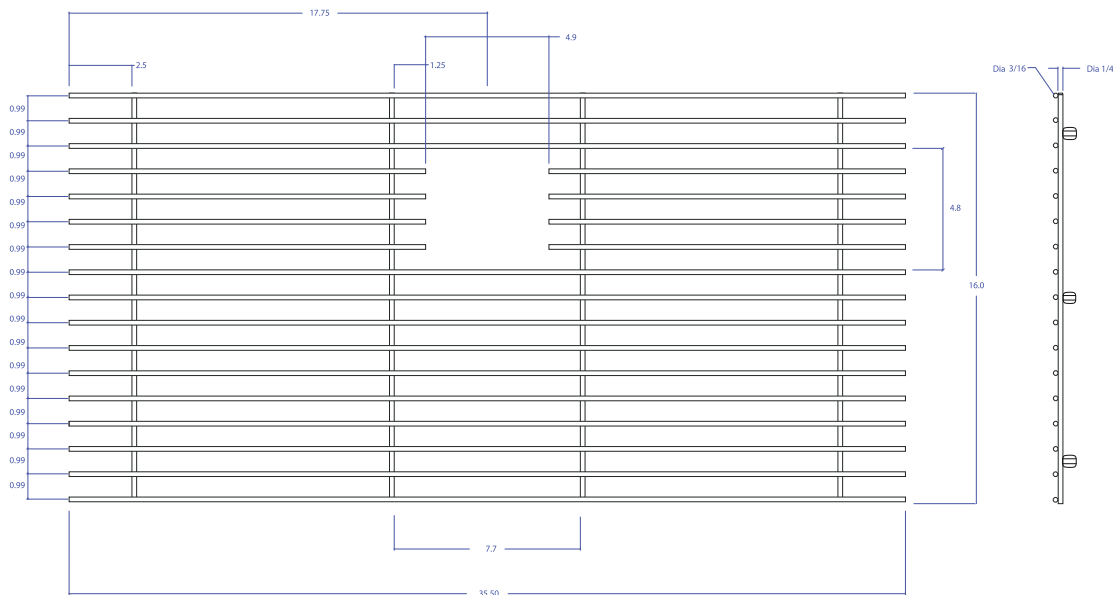

# BASIN GRID MBG-6518GDSB

- FEATURES**

- Beveled Tips
- Silicone Feet
- Side Bumpers

- TECHNICAL INFORMATION**

- 3/16" type 304 Stainless Steel
- 1/4" type 304 Stainless Steel

- FINISHES**

- Gold PVD Satin Brushed stainless steel

\*All measurements are in inches.

PROJECT INFORMATION			
Project			
Date	/ /	QTY	
Specifier			
Contact			
Note			