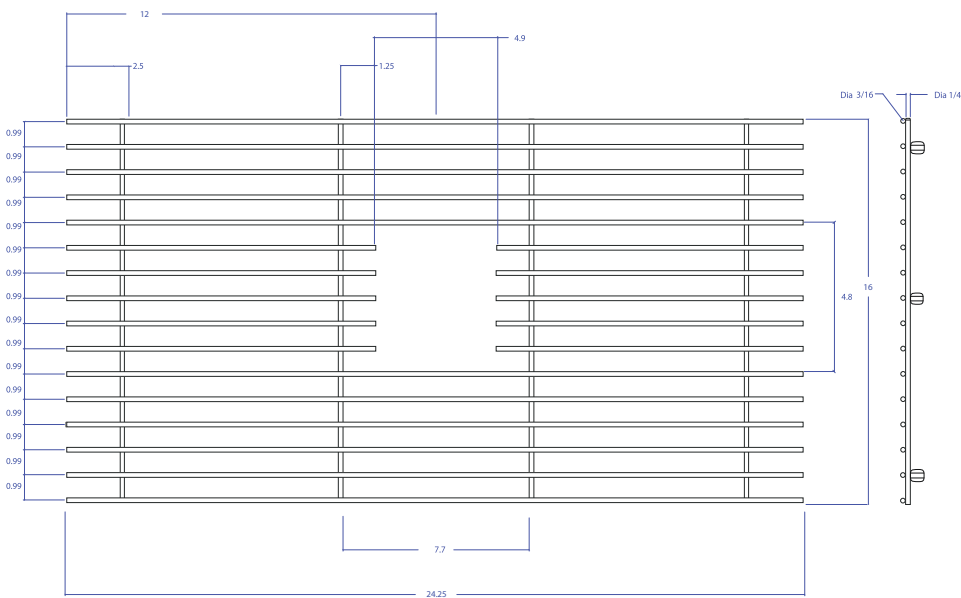

BASIN GRID MBG-6520GPSB

- FEATURES**
 Beveled Tips
 Silicone Feet
 Side Bumpers
- TECHNICAL INFORMATION**
 3/16" type 304 Stainless Steel
 1/4" type 304 Stainless Steel
- FINISHES**
 Graphite PVD Satin Brushed stainless steel

*All measurements are in inches.

PROJECT INFORMATION			
Project			
Date	/ /	QTY	
Specifier			
Contact			
Note			