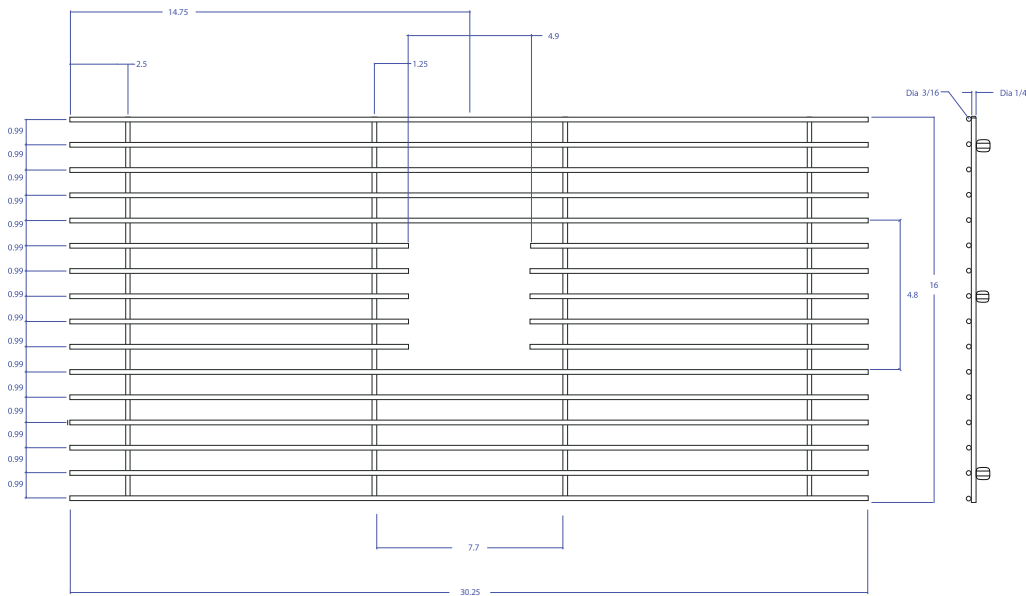

# BASIN GRID MBG-6521SB

- FEATURES**

- Beveled Tips
- Silicone Feet
- Side Bumpers

- TECHNICAL INFORMATION**

- 3/16" type 304 Stainless Steel
- 1/4" type 304 Stainless Steel

- FINISHES**

- Satin Brushed stainless steel

\*All measurements are in inches.

PROJECT INFORMATION			
Project			
Date	/ /	QTY	
Specifier			
Contact			
Note			