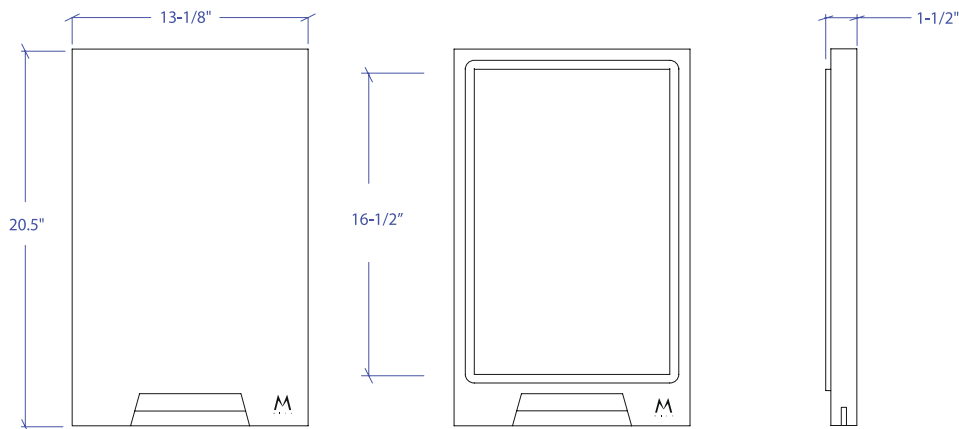

CUTTING BOARD MCB-651BB

- **FEATURES**
 1/4" Type 304 Stainless Steel
 1/2" Juice Groove
 Dual-Sided Function
- **TECHNICAL INFORMATION**
 16.5" Cutting Board
- **FINISHES**
 Satin Brushed Stainless Steel
 Natural Bamboo