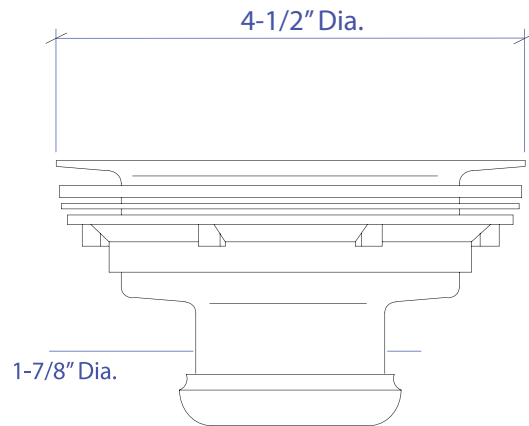

# SINK STRAINER MKD-101SB

- **FEATURES**  
Stainless Steel Construction  
Removable basket strainer
- **TECHNICAL INFORMATION**  
Intended for sink installation with 3-1/2" outlet  
1-7/8" Connection
- **FINISHES**  
Satin Brushed stainless steel