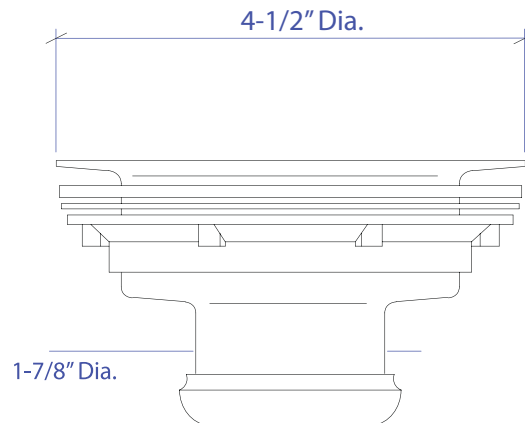

# SINK STRAINER MKD-101GPSB

- FEATURES**  
 Stainless Steel Construction  
 Removable basket strainer
- TECHNICAL INFORMATION**  
 Intended for sink installation with 3-1/2" outlet  
 1-7/8" Connection
- FINISHES**  
 Graphite PVD Satin Brushed stainless steel