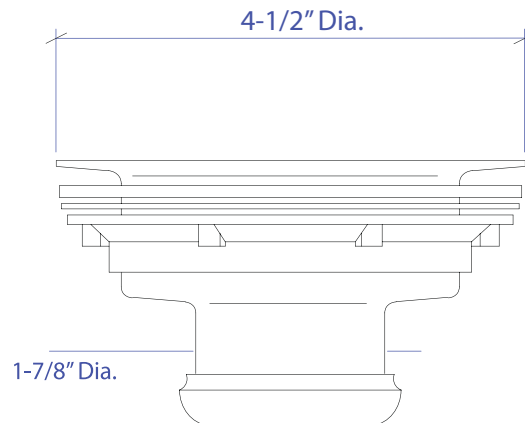

SINK STRAINER MKD-101GDSB

- FEATURES**
 Stainless Steel Construction
 Removable basket strainer
- TECHNICAL INFORMATION**
 Intended for sink installation with 3-1/2" outlet
 1-7/8" Connection
- FINISHES**
 Gold PVD Satin Brushed stainless steel