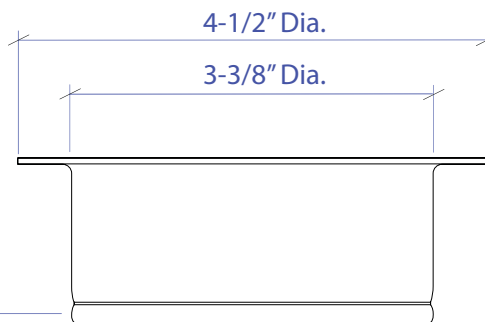

DISPOSAL COLLAR MDC-101SB

- FEATURES**
 Stainless Steel Construction
 Removable Stopper
- TECHNICAL INFORMATION**
 Intended for sink installation with 3-1/2" outlet
- FINISHES**
 Satin Brushed stainless steel

3-3/8" Dia.

| PROJECT INFORMATION | | | |
|---------------------|---|---|-----|
| Project | | | |
| Date | / | / | QTY |
| Specifier | | | |
| Contact | | | |
| Note | | | |