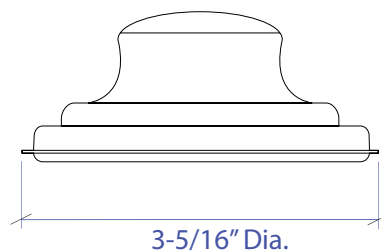

DISPOSAL COLLAR MDC-101SB

- FEATURES**
 Stainless Steel Construction
 Removable Stopper
- TECHNICAL INFORMATION**
 Intended for sink installation with 3-1/2" outlet
- FINISHES**
 Satin Brushed stainless steel

3-3/8" Dia.

| PROJECT INFORMATION | | | |
|---------------------|---|---|-----|
| Project | | | |
| Date | / | / | QTY |
| Specifier | | | |
| Contact | | | |
| Note | | | |