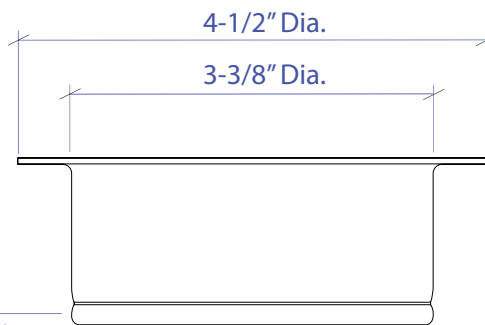

# DISPOSAL COLLAR MDC-101GPSB

- FEATURES**  
 Stainless Steel Construction  
 Removable Stopper
- TECHNICAL INFORMATION**  
 Intended for sink installation with 3-1/2" outlet
- FINISHES**  
 Graphite PVD Satin Brushed stainless steel

3-3/8" Dia.

PROJECT INFORMATION			
Project			
Date	/ /	QTY	
Specifier			
Contact			
Note			