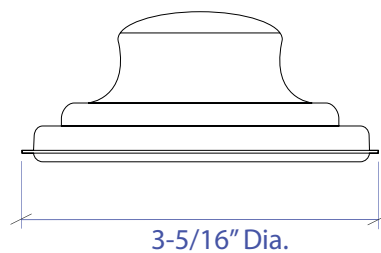

# DISPOSAL COLLAR MDC-101GPSB

- FEATURES**  
 Stainless Steel Construction  
 Removable Stopper
- TECHNICAL INFORMATION**  
 Intended for sink installation with 3-1/2" outlet
- FINISHES**  
 Graphite PVD Satin Brushed stainless steel

3-3/8" Dia.

PROJECT INFORMATION			
Project			
Date	/ /	QTY	
Specifier			
Contact			
Note			