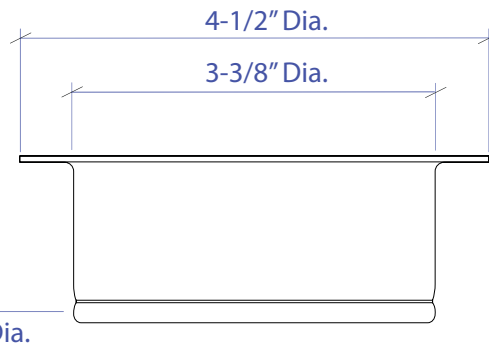

DISPOSAL COLLAR MDC-101RGSB

- FEATURES**
 Stainless Steel Construction
 Removable Stopper
- TECHNICAL INFORMATION**
 Intended for sink installation with 3-1/2" outlet
- FINISHES**
 Rose Gold PVD Satin Brushed stainless steel