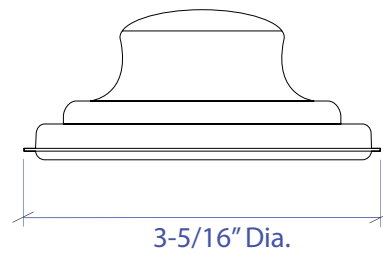

DISPOSAL COLLAR MDC-101RGSB

- FEATURES**
 Stainless Steel Construction
 Removable Stopper
- TECHNICAL INFORMATION**
 Intended for sink installation with 3-1/2" outlet
- FINISHES**
 Rose Gold PVD Satin Brushed stainless steel