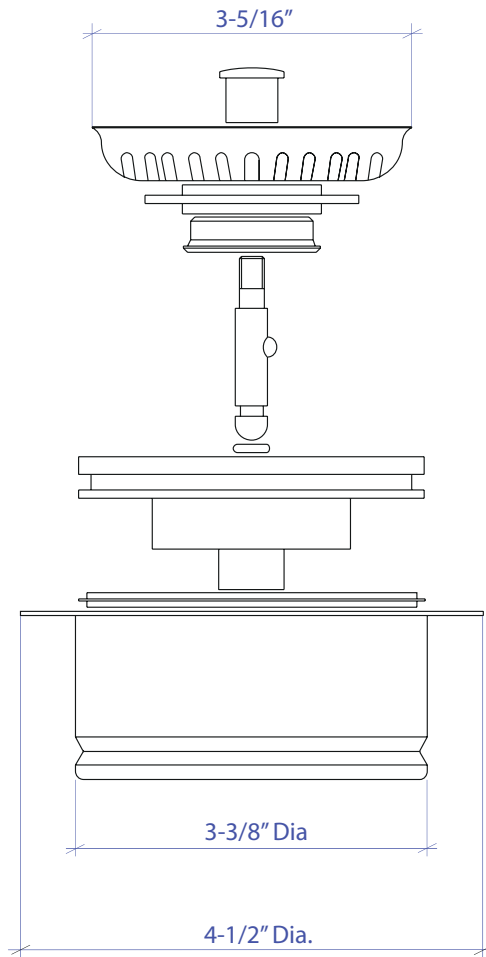

DISPOSAL COLLAR MDC-102GDSB

- FEATURES**
 Stainless Steel Construction
 Removable Stopper
 Removable Basket Strainer
- TECHNICAL INFORMATION**
 Intended for sink installation with 3-1/2" outlet
- FINISHES**
 Gold PVD Satin Brushed stainless steel