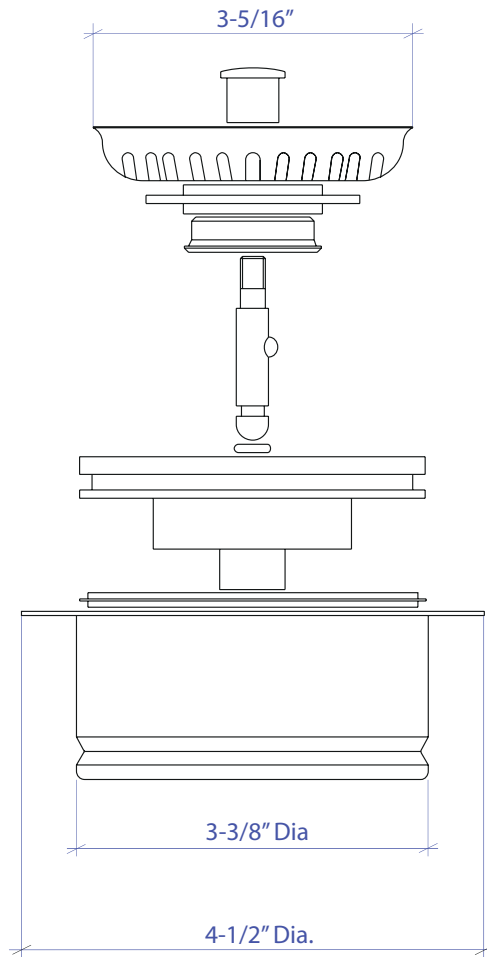

# DISPOSAL COLLAR MDC-102RGSB

- FEATURES**  
 Stainless Steel Construction  
 Removable Stopper  
 Removable Basket Strainer
- TECHNICAL INFORMATION**  
 Intended for sink installation with 3-1/2" outlet
- FINISHES**  
 Rose Gold PVD Satin Brushed stainless steel