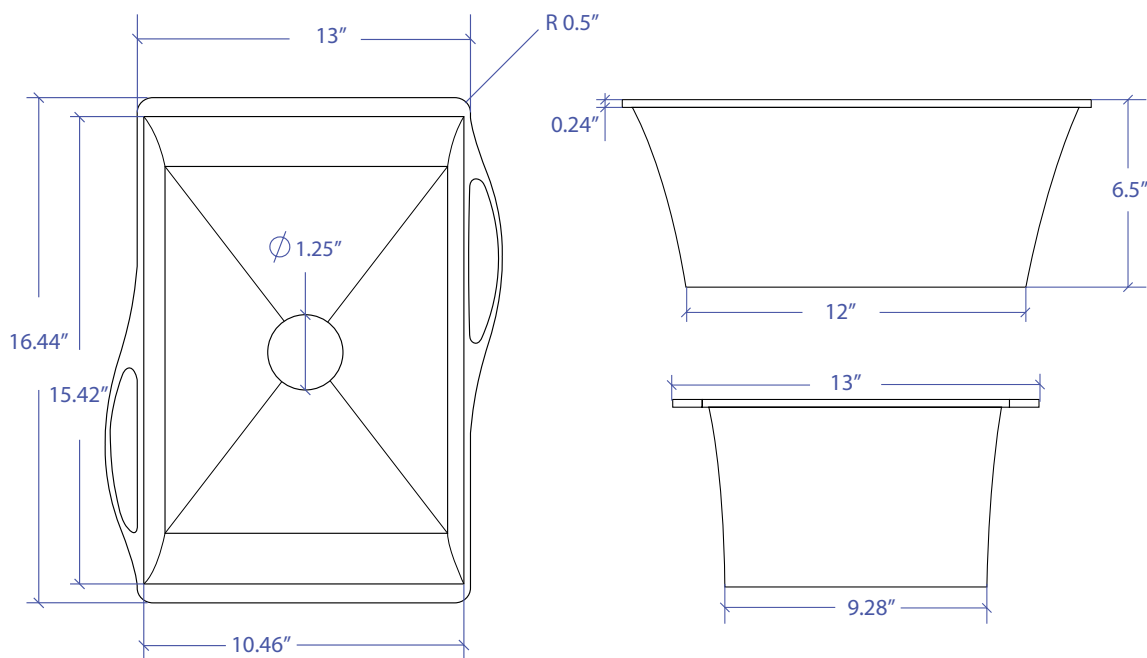

PROJECT INFORMATION			
Project			
Date	/ /	QTY	
Specifier			
Contact			
Note