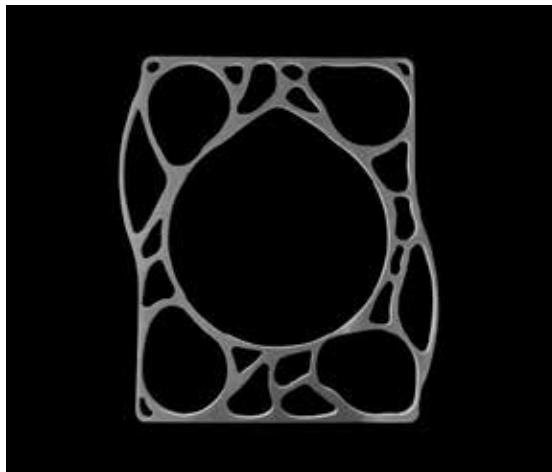

## • FEATURES

- 4 x 3.5" Borosilicate Glass Bowl With Cover
- 1 x 10" Stainless Steel Mixing Bowl
- 1 x Stainless Steel Tray

## • TECHNICAL INFORMATION

- Tray: 0.24" 304 Stainless Steel Construction
- Glass Bowl: Borosilicate Glass
- Mixing Bowl: 304 Stainless Steel