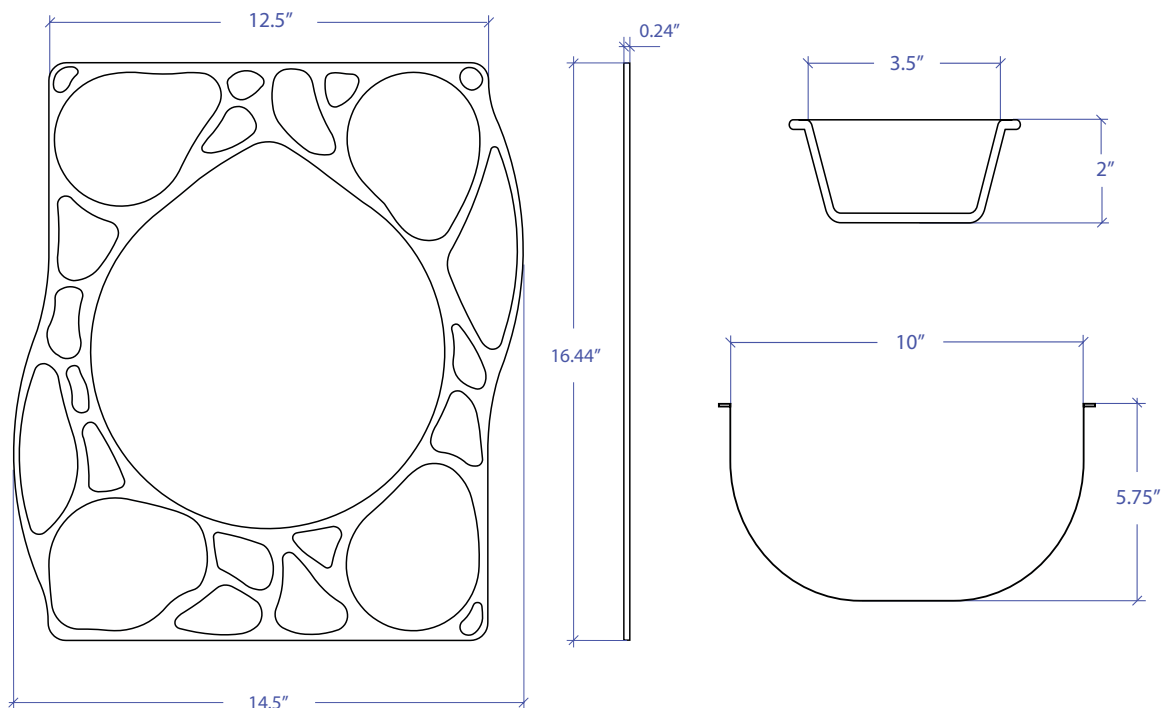

PROJECT INFORMATION			
Project			
Date	/ /	QTY	
Specifier			
Contact			
Note