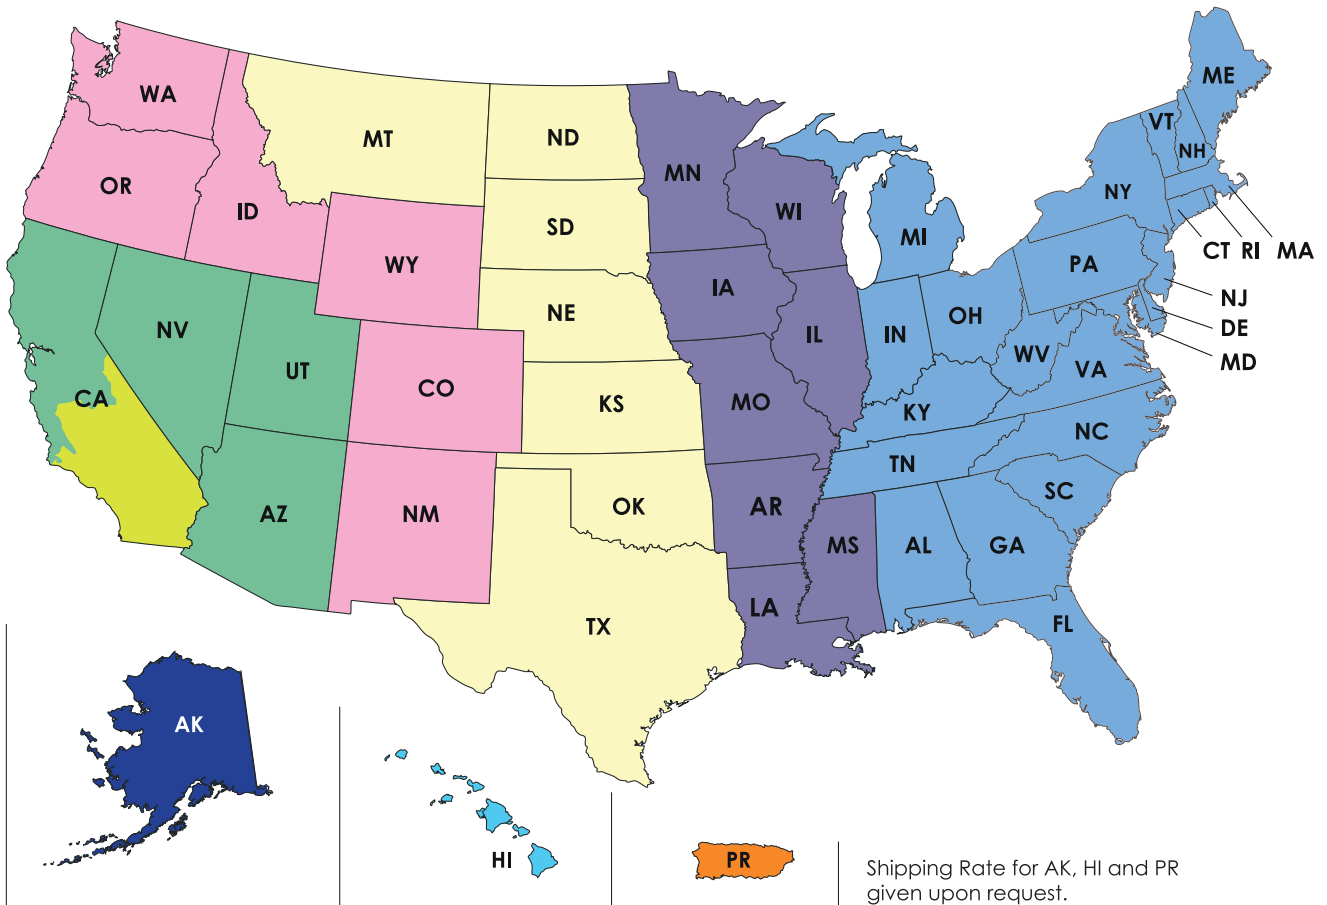

MILA INTERNATIONAL DOMESTIC SHIPPING CATEGORY

Key

S&H fee are based on UPS dimensional weight calculations.

	COMMERCIAL					
AX	\$210	\$220	\$230	\$240	\$250	\$260
A++	\$100	\$105	\$110	\$120	\$125	\$140
A+	\$70	\$80	\$85	\$95	\$100	\$110
A	\$60	\$70	\$75	\$80	\$85	\$90
B	\$50	\$60	\$70	\$75	\$80	\$85
C	\$45	\$55	\$60	\$65	\$70	\$75
D	\$40	\$45	\$50	\$55	\$60	\$65
E	\$30	\$35	\$40	\$40	\$45	\$50
F	\$20	\$25	\$25	\$30	\$30	\$35
G	\$15	\$16	\$17	\$17	\$17	\$18